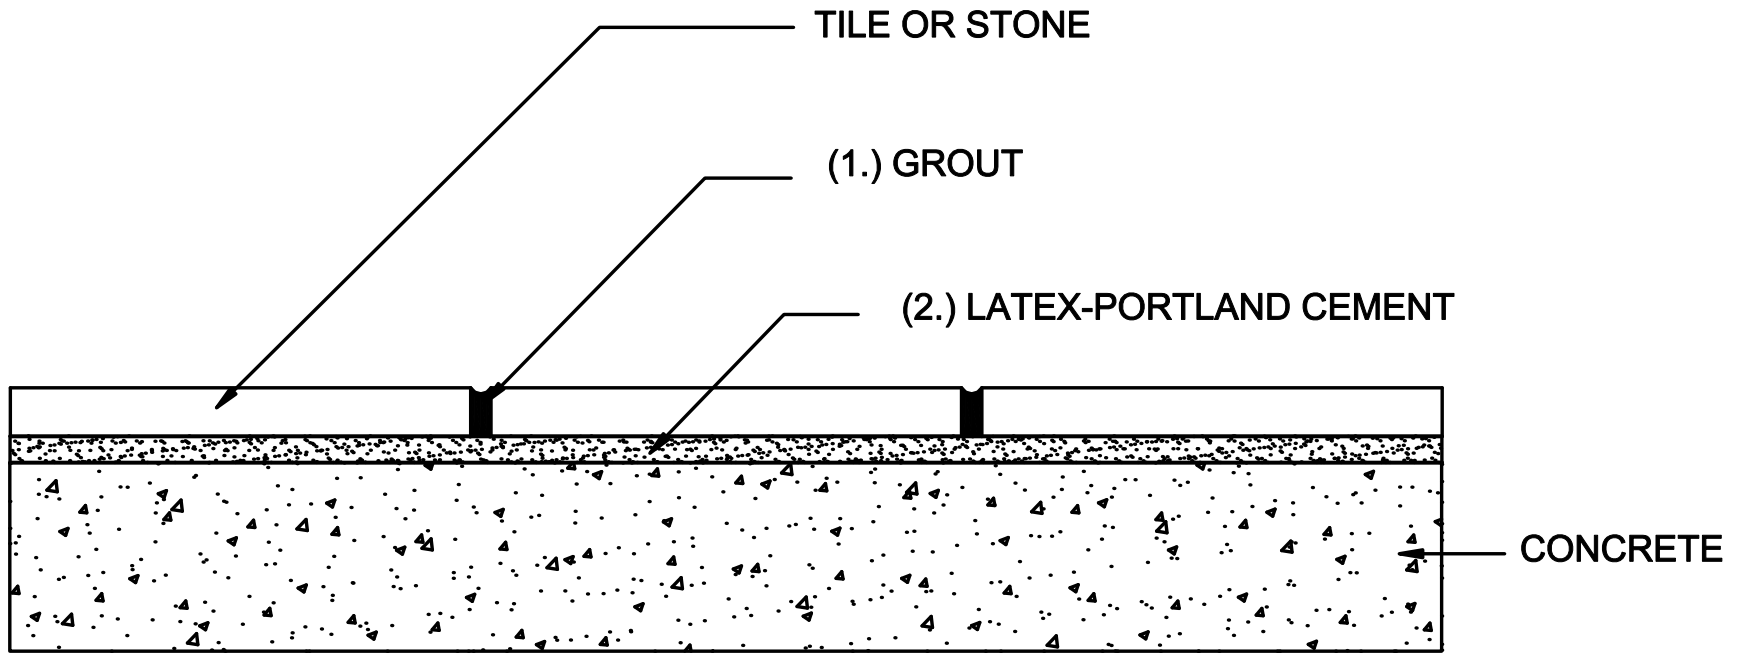

MF 115
Floors, Interior
Latex-Portland Cement Mortar, Epoxy Grout
Scale: N.T.S.

MAPEI Product Assembly

1. Grout Options:

- A. MAPEI, *Opticolor*[™]
- B. MAPEI, *Kerapoxy*[®]
- C. MAPEI, *Kerapoxy IEG* (industrial & food service)