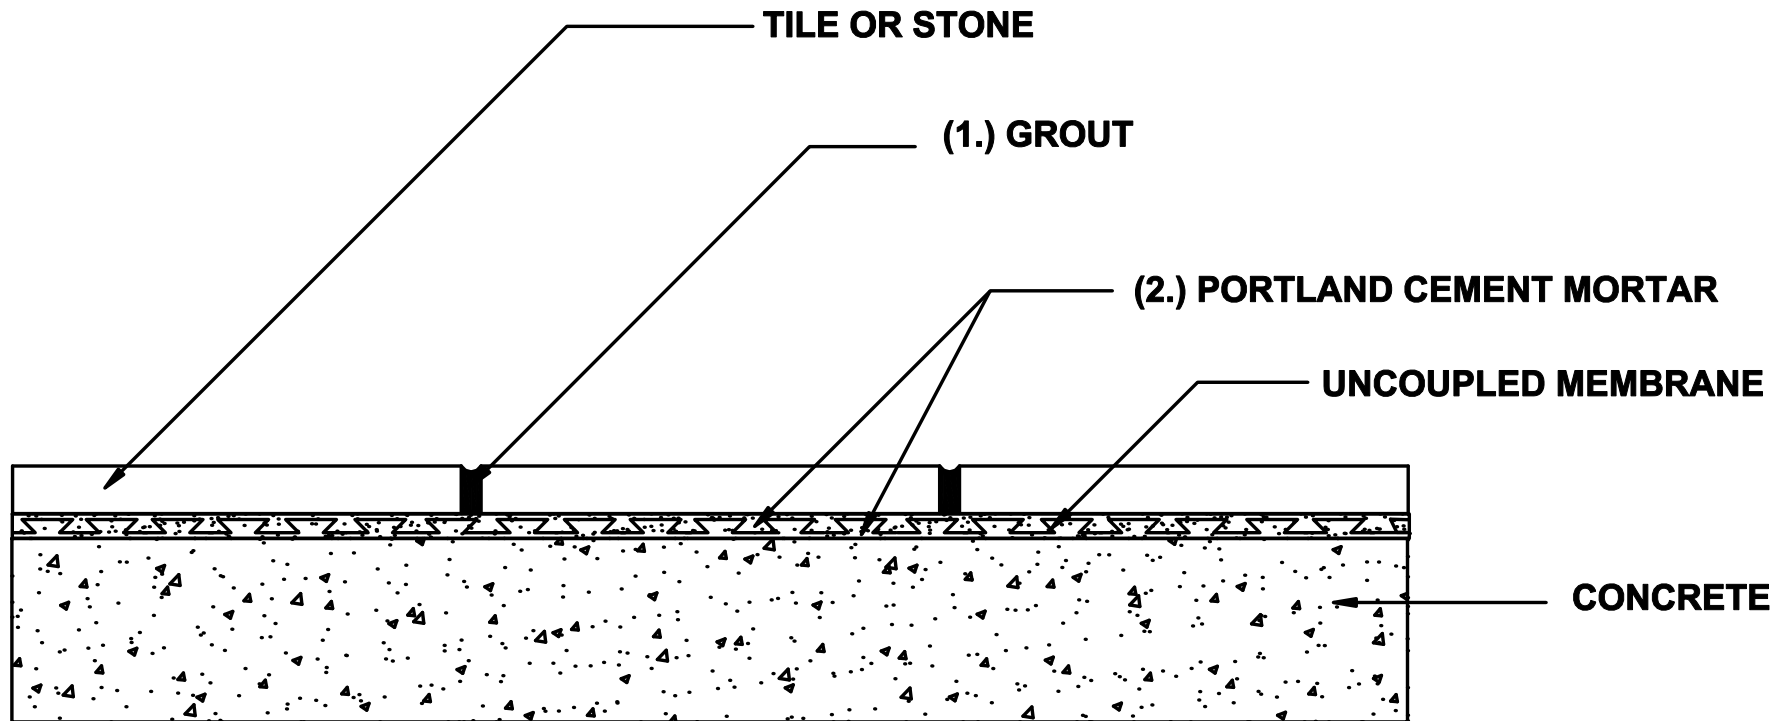

MF 128
Floors, Interior
Young Concrete, Uncoupled Membrane
Scale: N.T.S.

MAPEI PRODUCT ASSEMBLY

1. **Grout Options:**
 - A. MAPEI, *Opticolor*™
 - B. MAPEI, *Ultracolor Plus*®
 - C. MAPEI, *Keracolor*™ S or *Keracolor U*
2. **Portland Cement Mortar:**
 - A. MAPEI, *Kerabond*™

Note: Please refer to uncoupled membrane's manufacturer for mortar recommendations.

Some installation methods and component materials are not referenced.
MAPEI encourages the user to consult all approved resources to ensure a complete assembly.