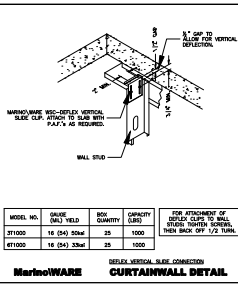

MarinoWARE CURTAINWALL DETAIL