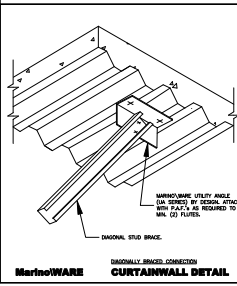

MarinoWARE CURTAINWALL DETAIL