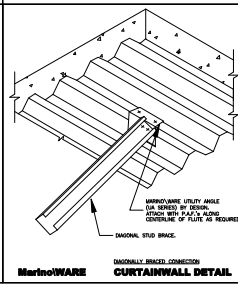

MarinoWARE CURTAINWALL DETAIL

MarinoWARE CURTAINWALL DETAIL

MarinoWARE CURTAINWALL DETAIL

MarinoWARE CURTAINWALL DETAIL

MarinoWARE CURTAINWALL DETAIL

MarinoWARE CURTAINWALL DETAIL

MarinoWARE CURTAINWALL DETAIL

MODEL NO.	GAUGE	BOX QUANTITY	CAPACITY (LBS)
WCS100	16 (24) 20ga	25	800
WCS1500	12 (27) 20ga	25	1500

MODEL NO.	GAUGE	BOX QUANTITY	CAPACITY (LBS)
WCS200	16 (24) 20ga	25	800
WCS1500	12 (27) 20ga	25	1500

MODEL NO.	GAUGE	BOX QUANTITY	CAPACITY (LBS)
WCS200	16 (24) 20ga	25	800