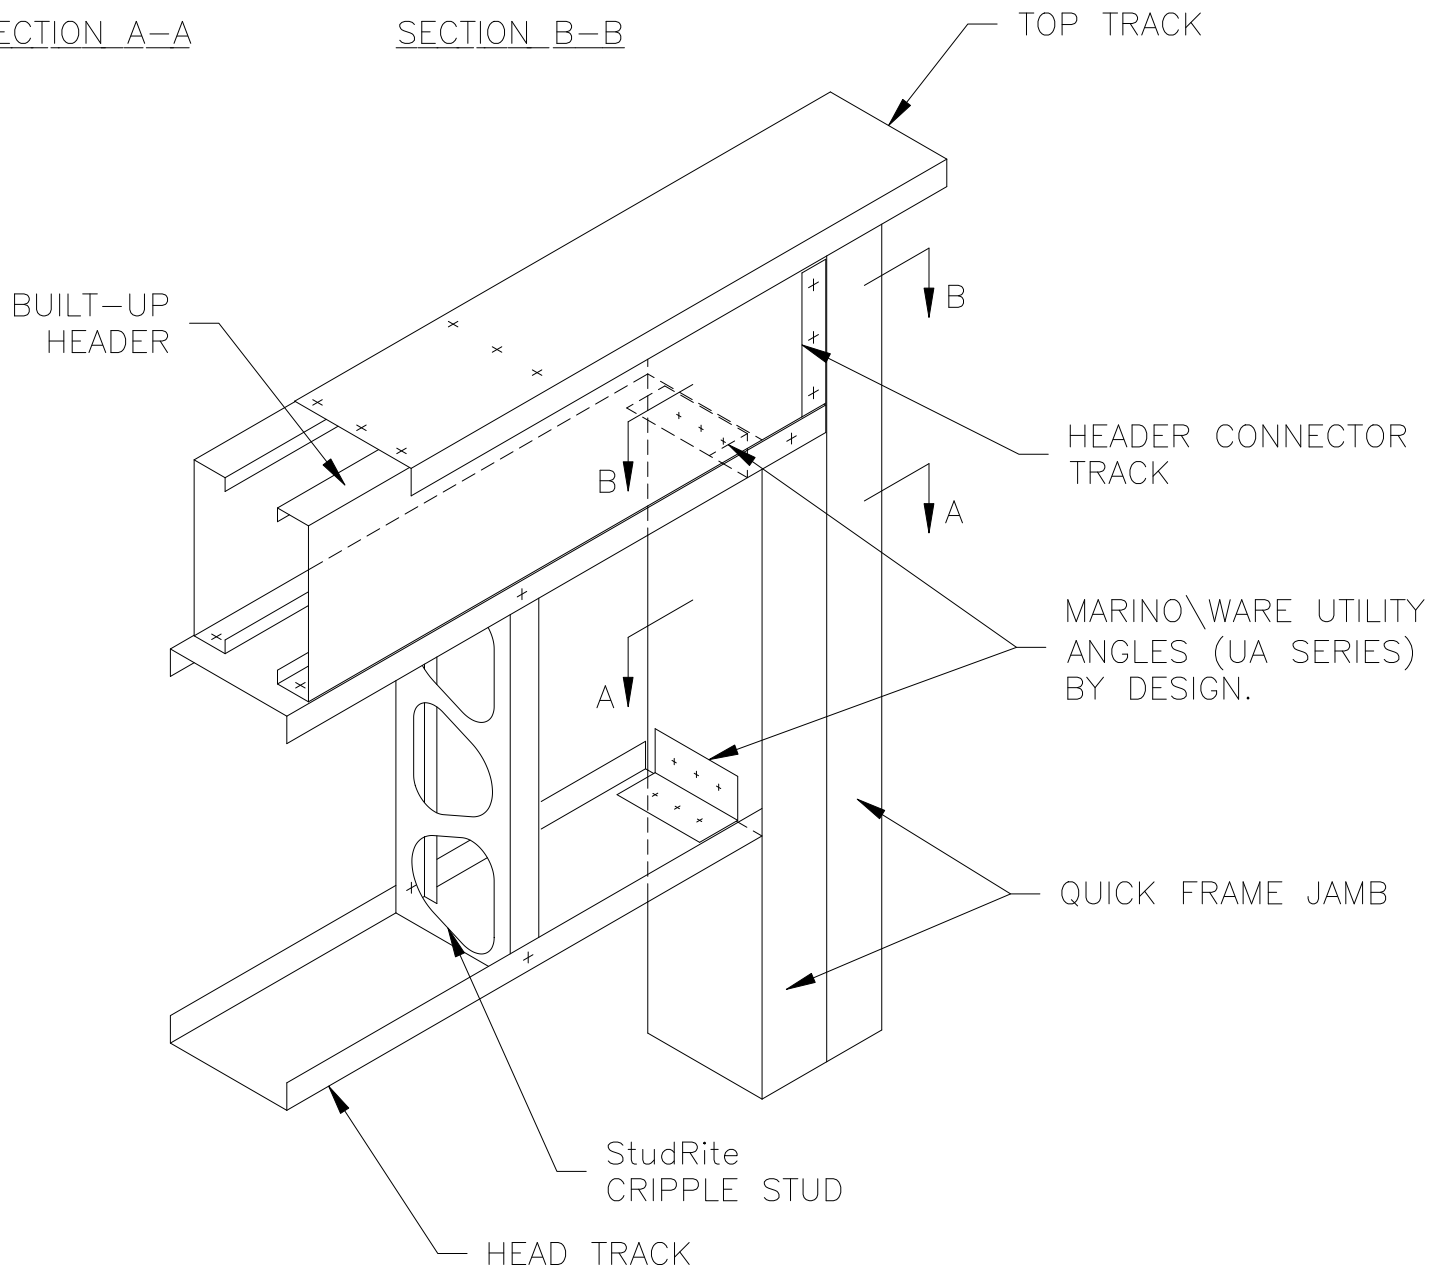

SECTION A-A

SECTION B-B

Marino\WARE StudRite CURTAINWALL DETAIL

LOAD BEARING HEADER CONNECTION