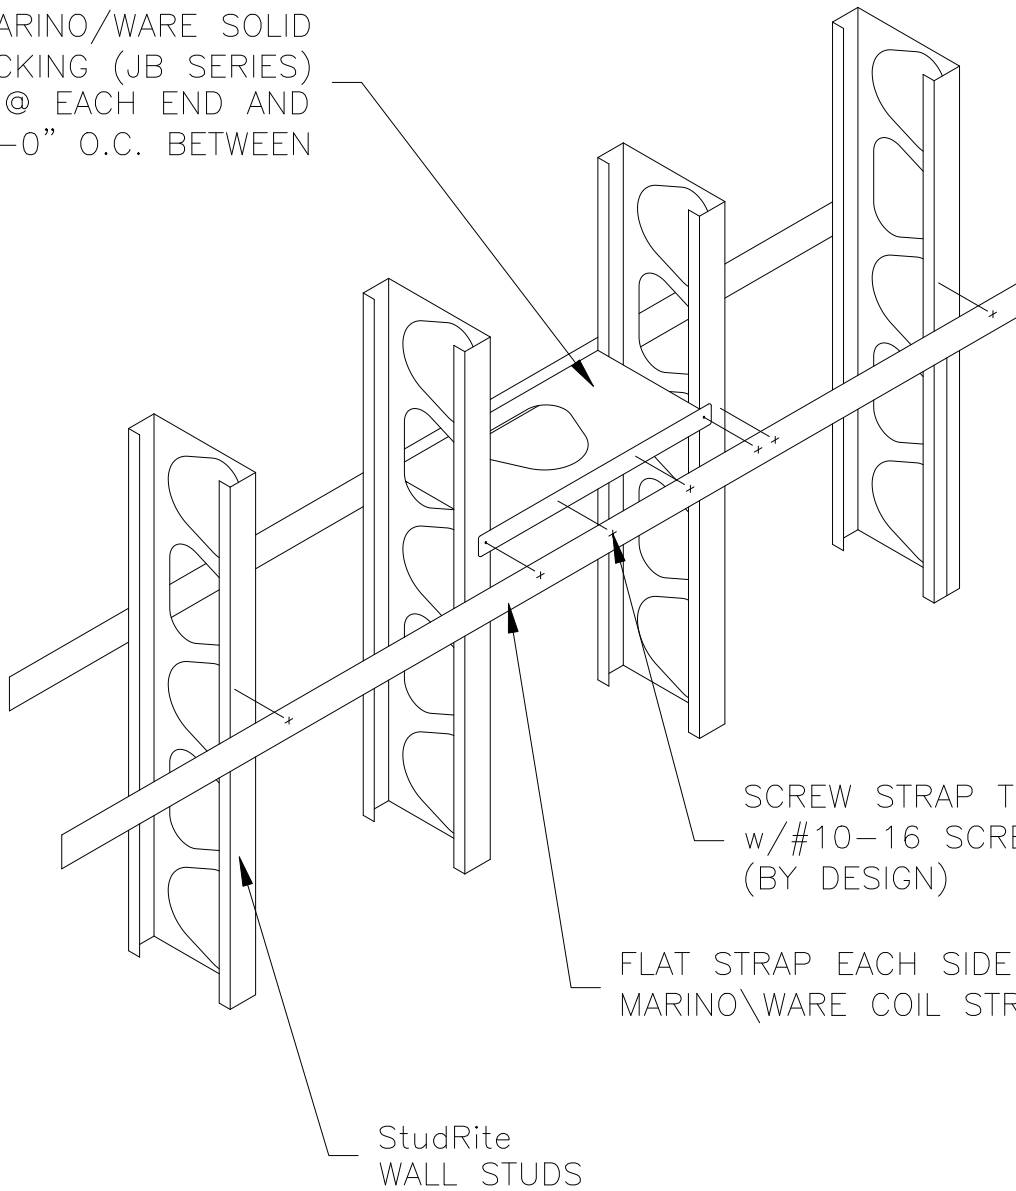

MARINO\WARE SOLID
BLOCKING (JB SERIES)
LOCATE @ EACH END AND
10'-0" O.C. BETWEEN

SCREW STRAP TO BLOCKING
w/#10-16 SCREWS EACH SIDE
(BY DESIGN)

FLAT STRAP EACH SIDE.
MARINO\WARE COIL STRAP (CS SERIES)

StudRite
WALL STUDS

NOTE:
SOLID BLOCKING FOR 8" TO 14"
StudRite STUDS ONLY!!

Marino\WARE StudRite CURTAINWALL DETAIL

STRAPPING LATERAL BRACING