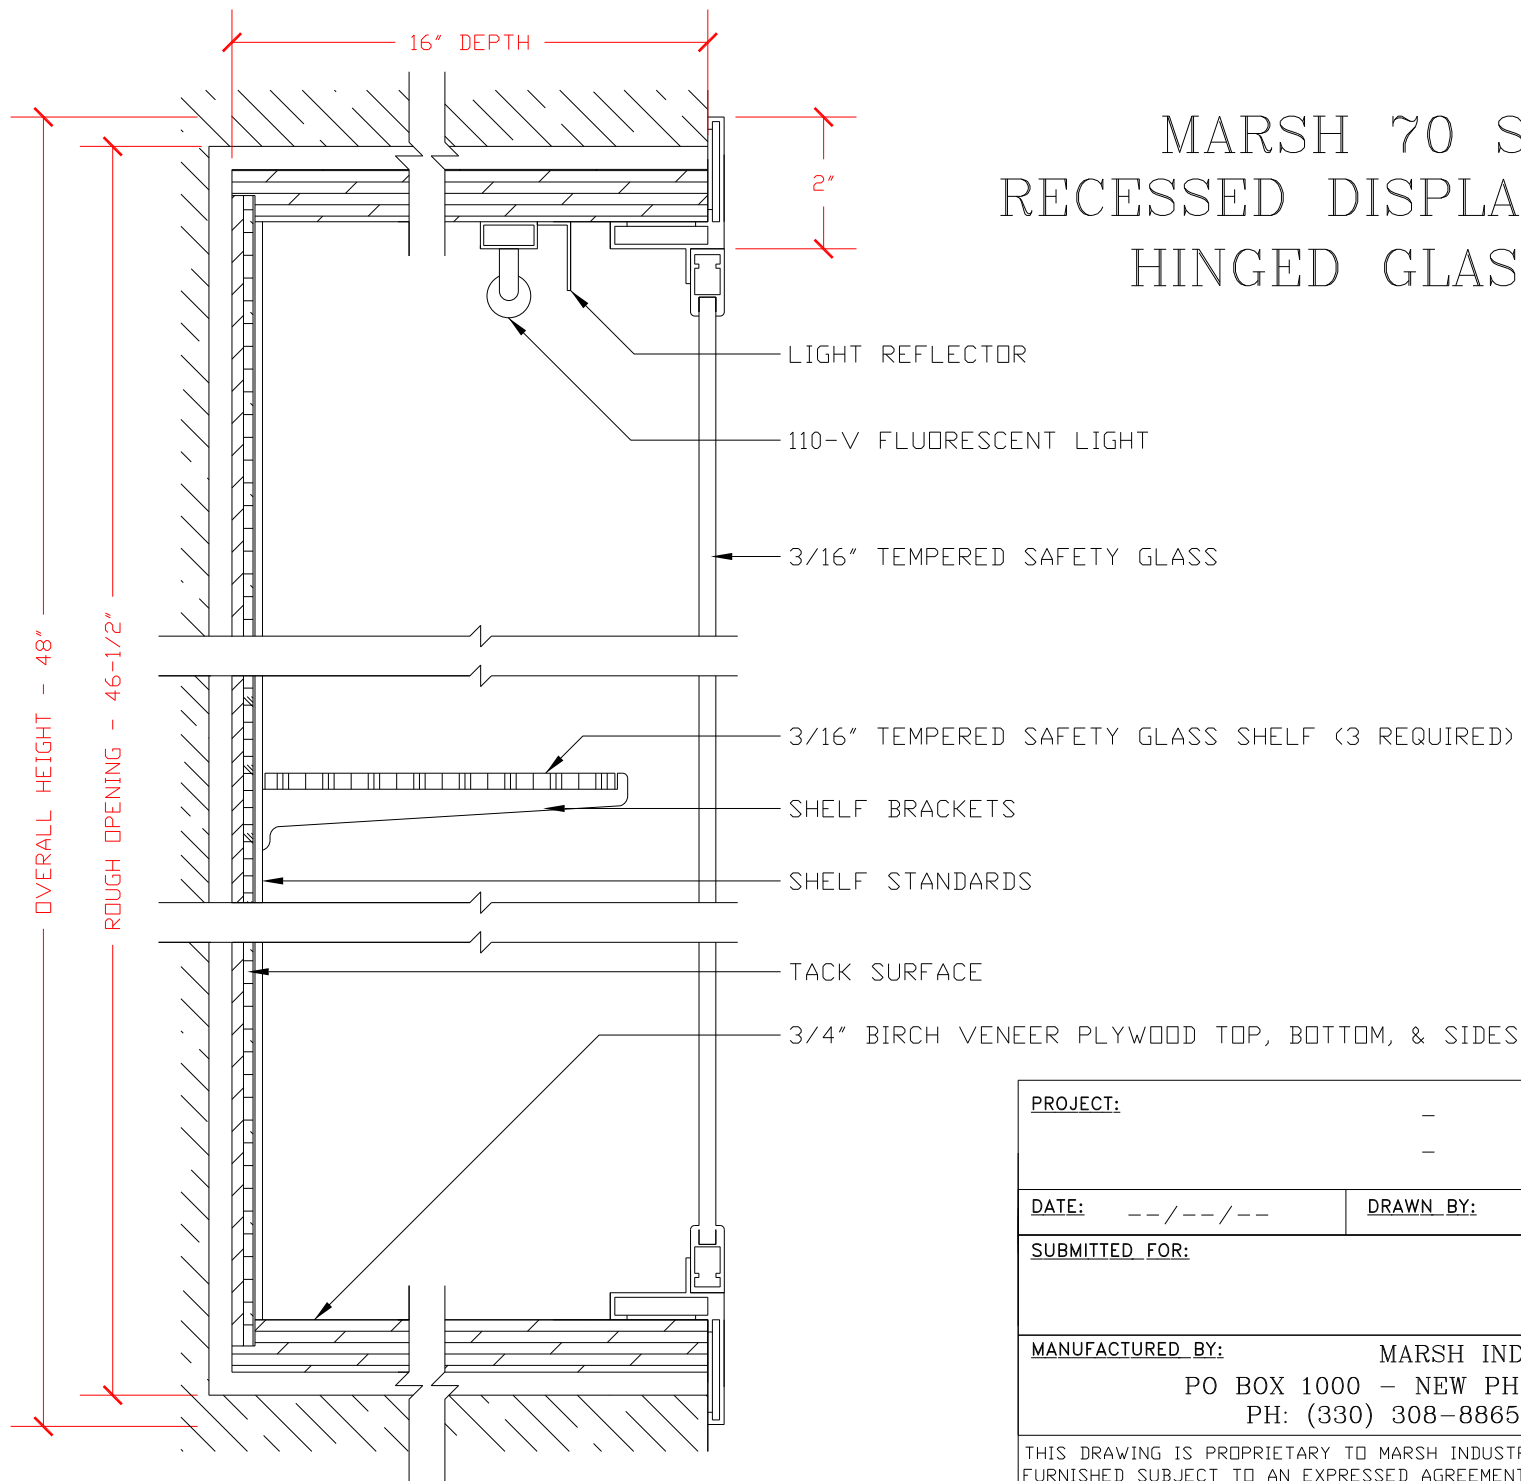

# MARSH 70 SERIES RECESSED DISPLAY CASE WITH HINGED GLASS DOORS

<b>PROJECT:</b>		-		<b>JOB #</b>		-----			
<b>DATE:</b>		--/--/--		<b>DRAWN BY:</b>		TCW			
				<b>SCALE:</b>		N/A			
<b>SUBMITTED FOR:</b>		-		-		-			
<b>MANUFACTURED BY:</b>		MARSH INDUSTRIES, INC.							
		PO BOX 1000 - NEW PHILADELPHIA, OH 44663-5100							
		PH: (330) 308-8865 FAX: (330) 339-5875							
THIS DRAWING IS PROPRIETARY TO MARSH INDUSTRIES, INC. AND IS FURNISHED SUBJECT TO AN EXPRESSED AGREEMENT NOT TO USE OR DISCLOSE, DIRECTLY OR INDIRECTLY, FOR ANY PURPOSE. THIS LEGEND SHALL BE MARKED UPON ANY REPRODUCTION IN WHOLE OR IN PART HEREOF.						<b>SHEET</b>		<b>OF</b>	
						-		-	