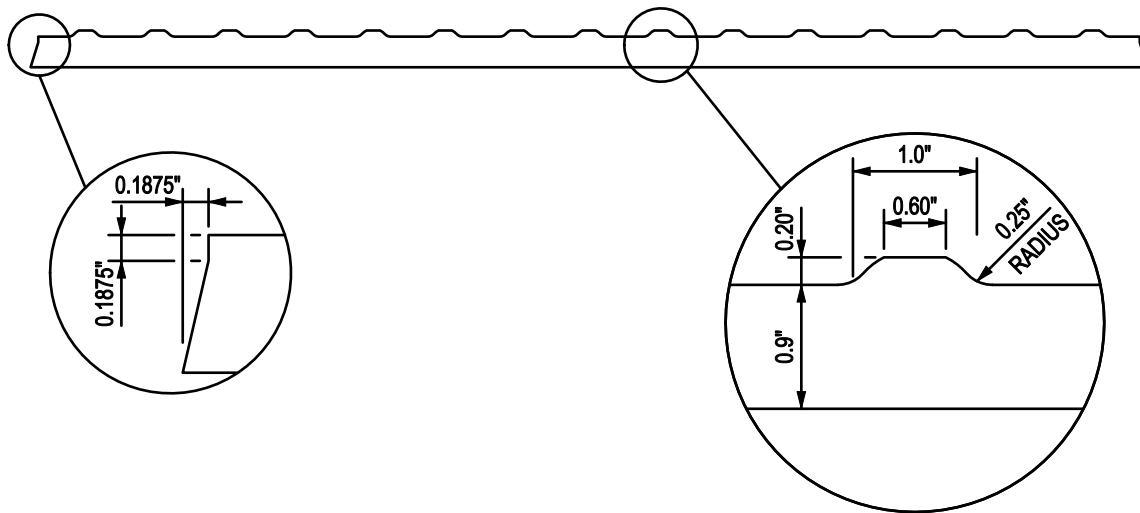

MASCO CASTinTACT® 3 | CAST IN PLACE DETECTABLE WARNING PANEL 3' x 2'
PART # MA CT32

ALL DIMENSIONS IN INCHES

For more information please visit:

CASTinTACT.com