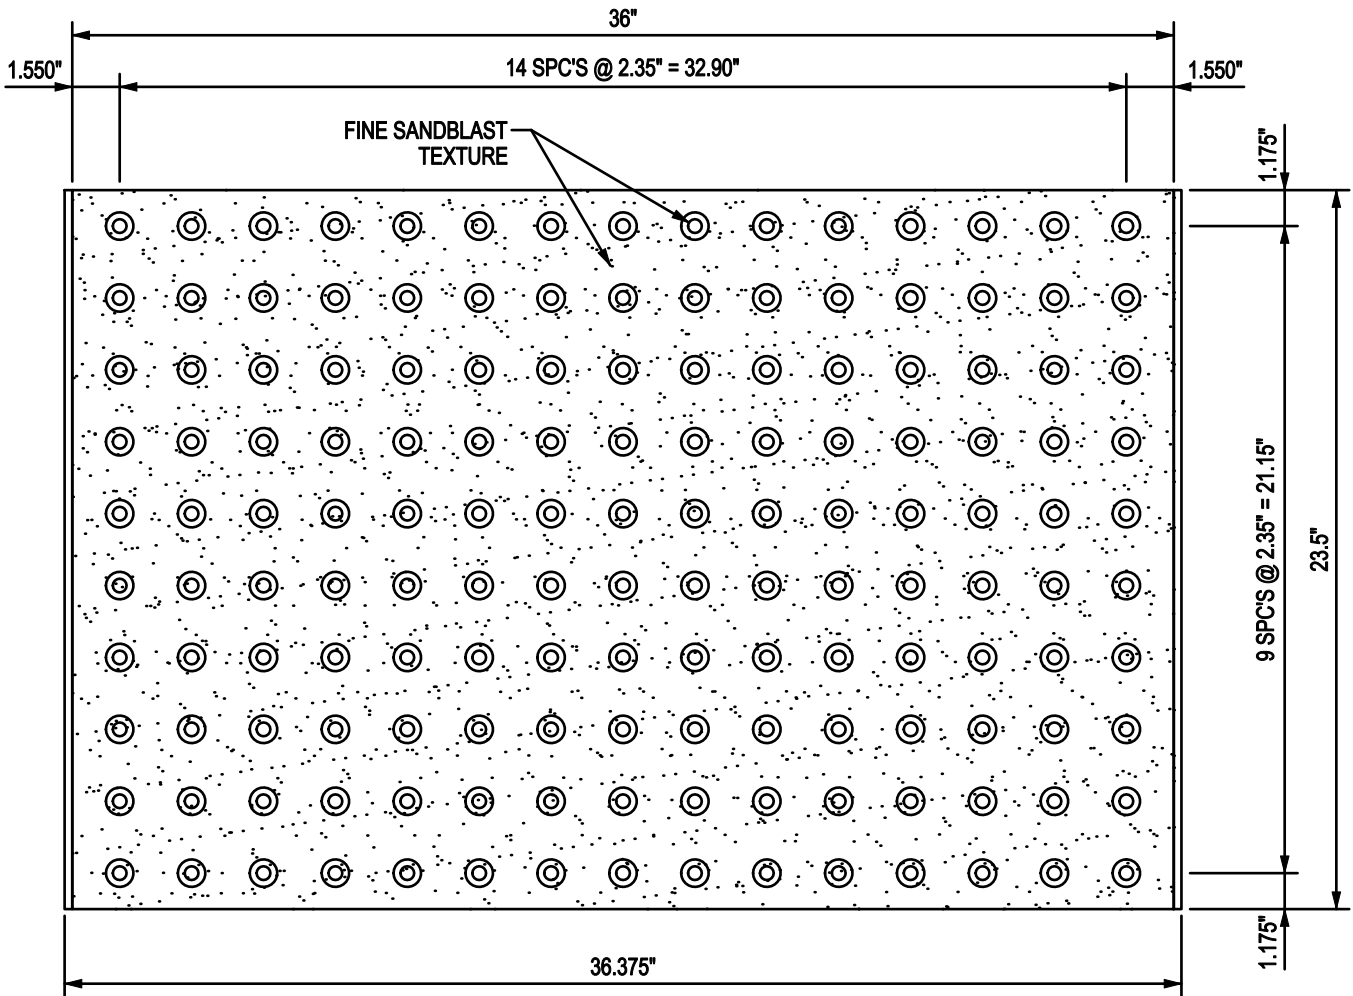

MASCO CASTinTACT® 3 | CAST IN PLACE DETECTABLE WARNING PANEL 3' x 2'
PART # MA CT32

ALL DIMENSIONS IN INCHES

For more information please visit:

CASTinTACT.com