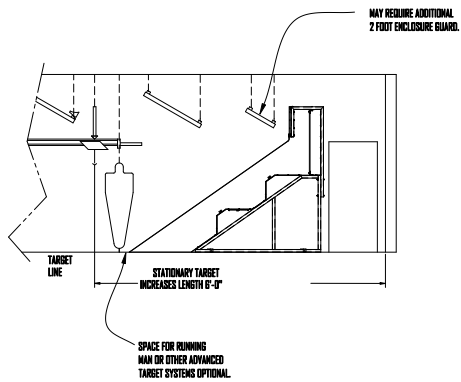

TYP. 75' RANGE WITH MONORAIL TARGET SYSTEM