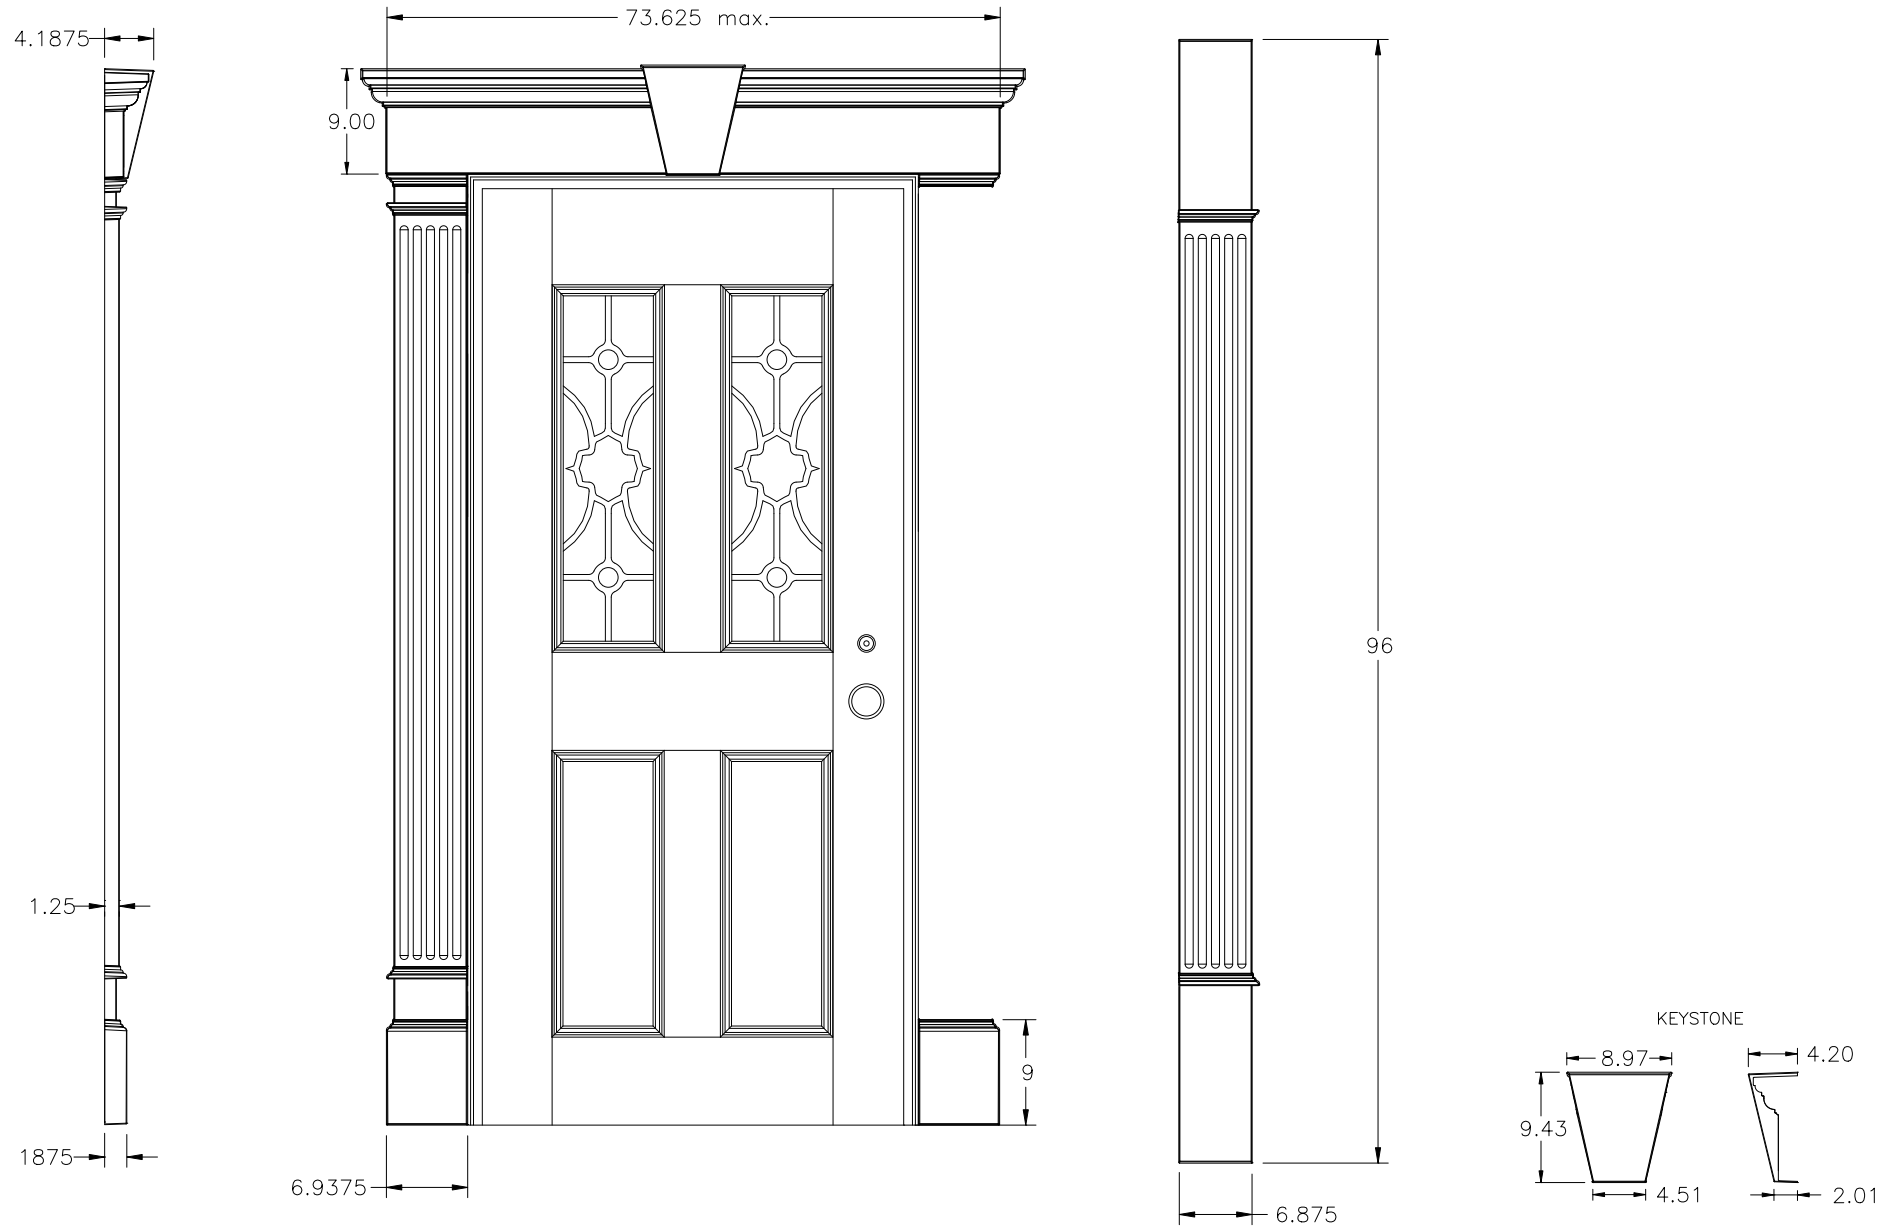

9" DOOR SURROUND

WITH ONE HEADER THE MAXIMUM INSIDE OPENING WIDTH IS 61 1/8". WITH A KEYSTONE AND TWO HEADERS JOINED TOGETHER, THE MAXIMUM INSIDE OPENING WIDTH IS 134 3/4".