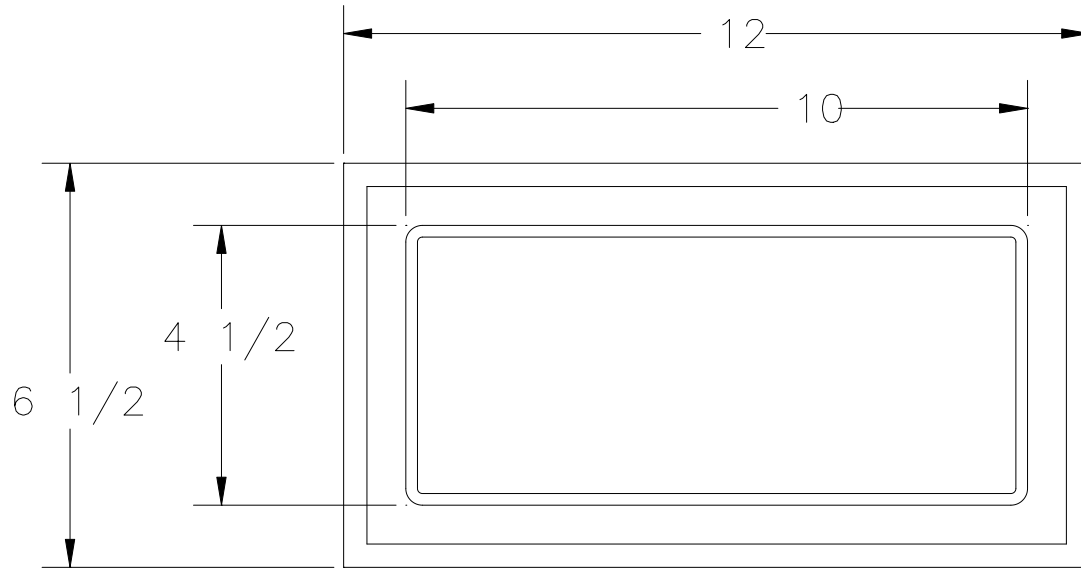

GLO-MASTER LOCK-ON RING

GLO-MASTER FLUSH MOUNT