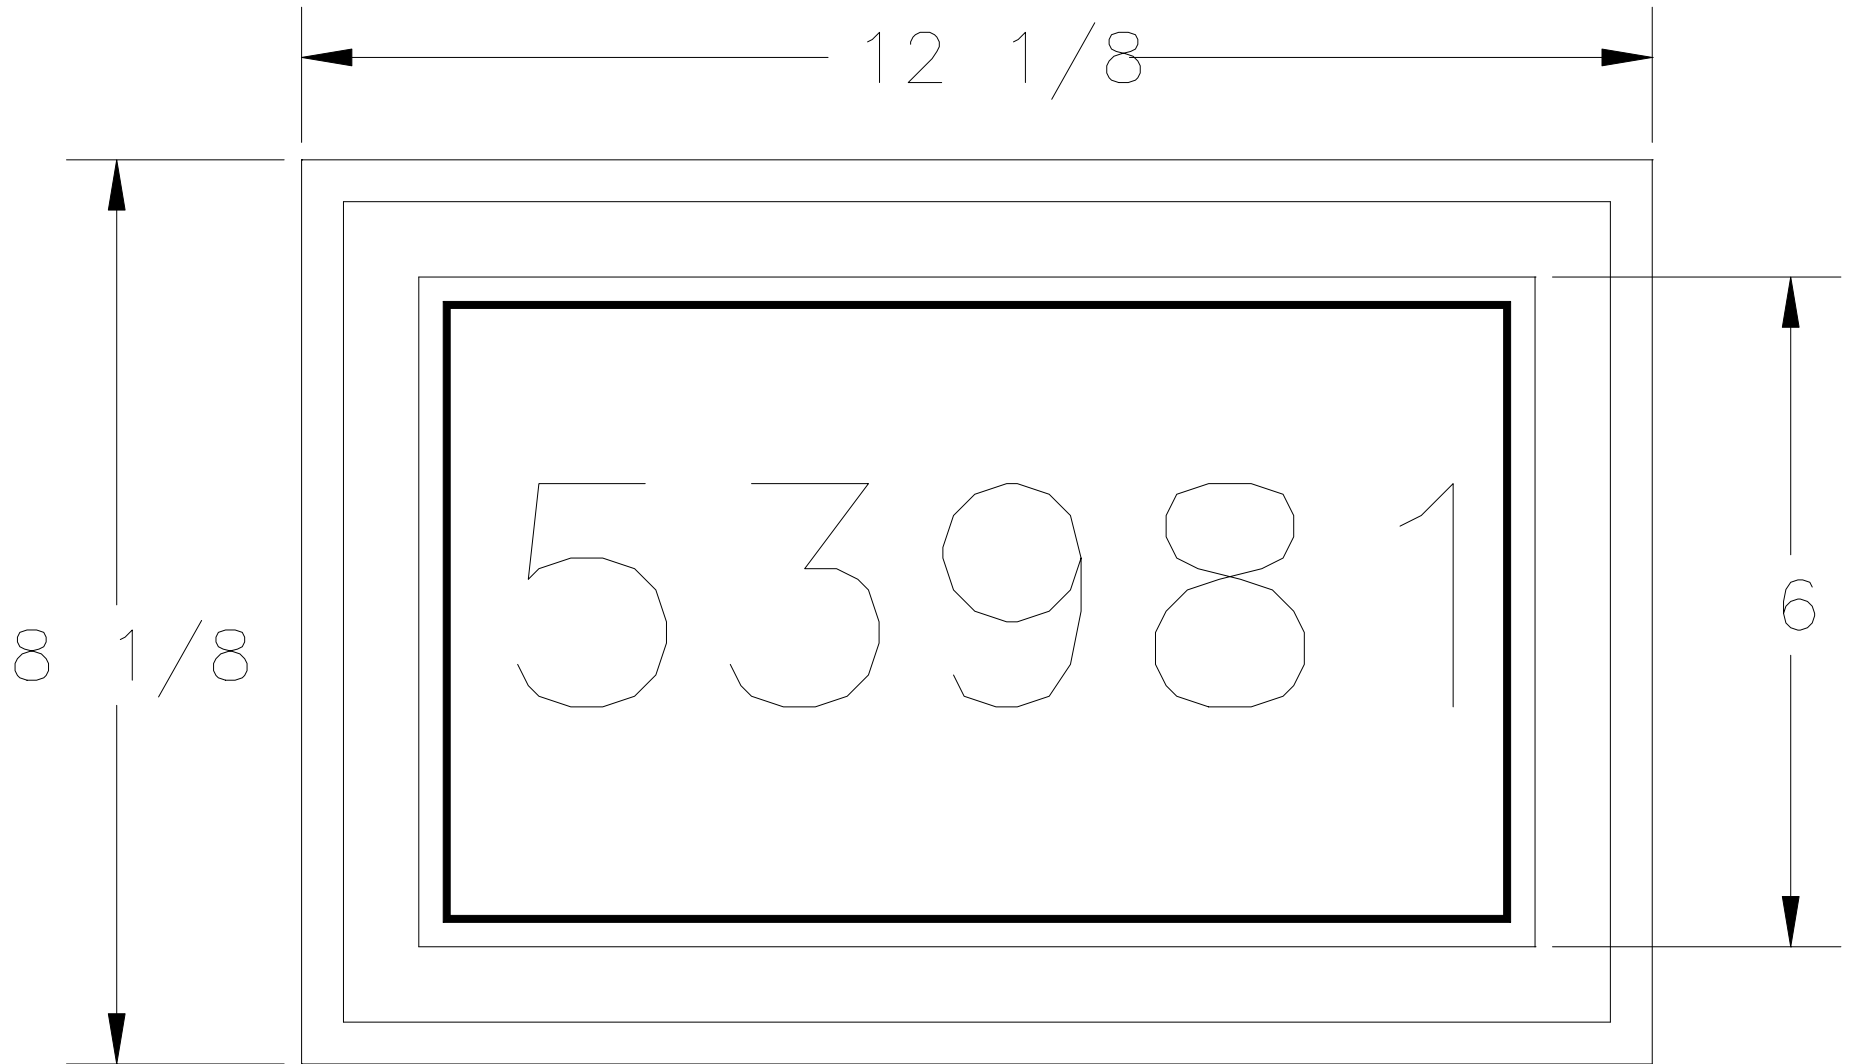

HOUSE NUMBER KIT

NOTE: SHOWN ON JUMBO MOUNT MASTER

ALL DIMENSIONS IN INCHES