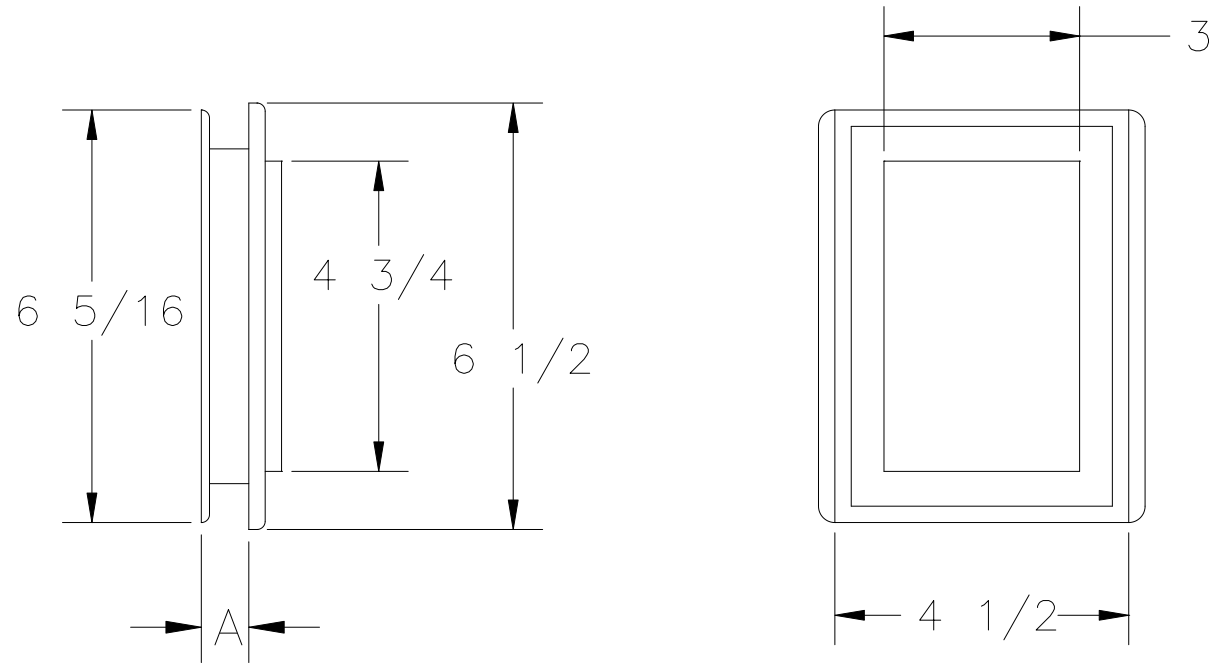

MINI

FOR DOOR BELLS, OUTLETS
AND SMALLER ACCESSORIES

4 1/2" X 6 1/4"

DIMENSION "A" LOCKING
POSITIONS: .5, .85
ALL DIMENSIONS IN INCHES