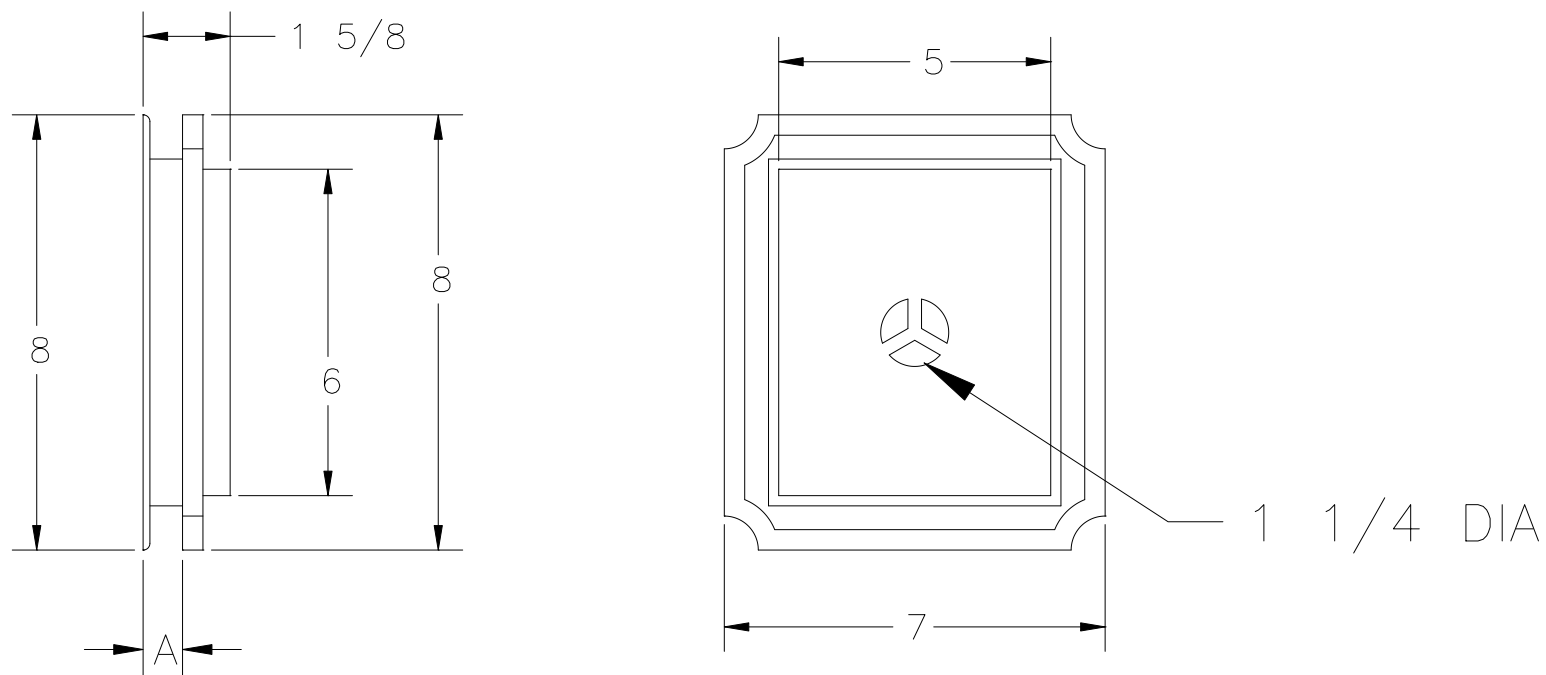

ORIGINAL

FOR MOUNTING EXTERIOR FIXTURES
ON ALL TYPES OF SIDING: WOOD,
ALUMINUM, VINYL, STUCCO,
HARDBOARD OR BRICK.

7" X 8"

DIMENSION "A" LOCKING
POSITIONS: .75, 1.00, 1.25
ALL DIMENSIONS IN INCHES