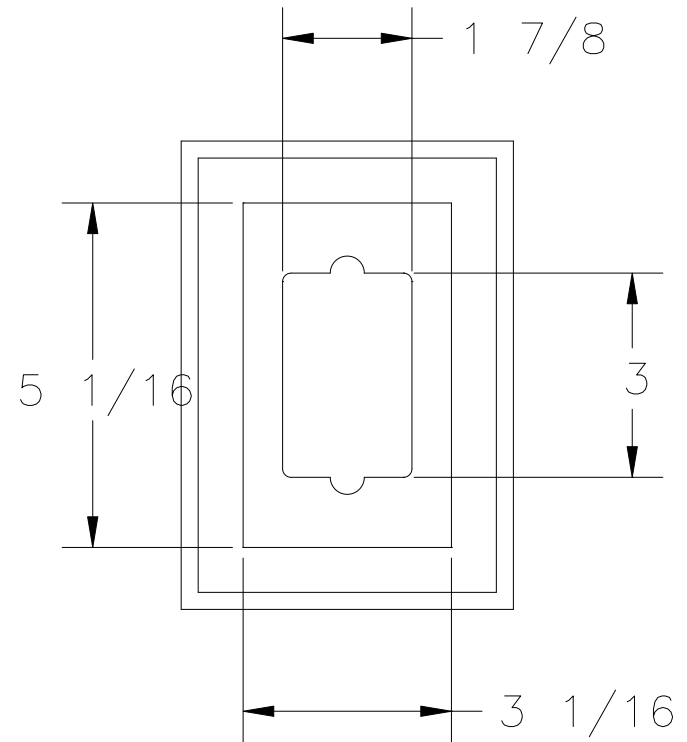

# RECESSED MINI

FOR FLUSH MOUNTING SHORT  
WIRE ELECTRICAL CONNECTIONS,  
HOSE BIBS, ETC.

DIMENSION "A" LOCKING  
POSITIONS: .62, .87  
ALL DIMENSIONS IN INCHES