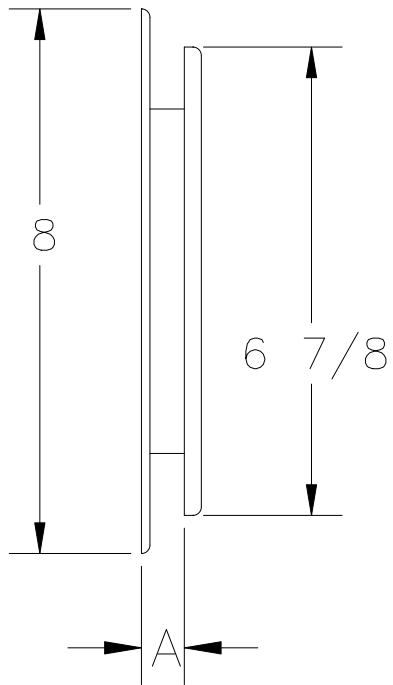

# RECESSED MINI

FOR FLUSH MOUNTING SHORT  
WIRE ELECTRICAL CONNECTIONS,  
HOSE BIBS, ETC.

DIMENSION "A" LOCKING  
POSITIONS: .62, .87  
ALL DIMENSIONS IN INCHES