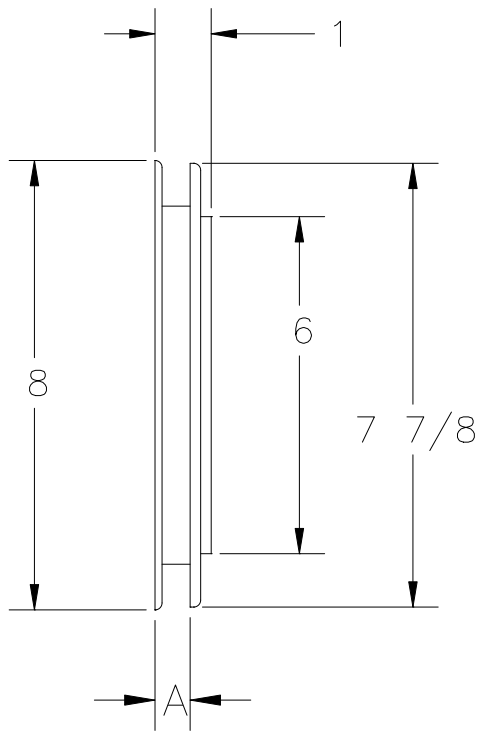

SLIM LINE

FOR MOUNTING EXTERIOR FIXTURES
ON VINYL OR ALUMINUM SIDE WALLS
OR SOFFITS WHERE A LOW PROFILE
IS DESIRED

7" X 8"

DIMENSION "A" LOCKING
POSITIONS: .50, .75
ALL DIMENSIONS IN INCHES