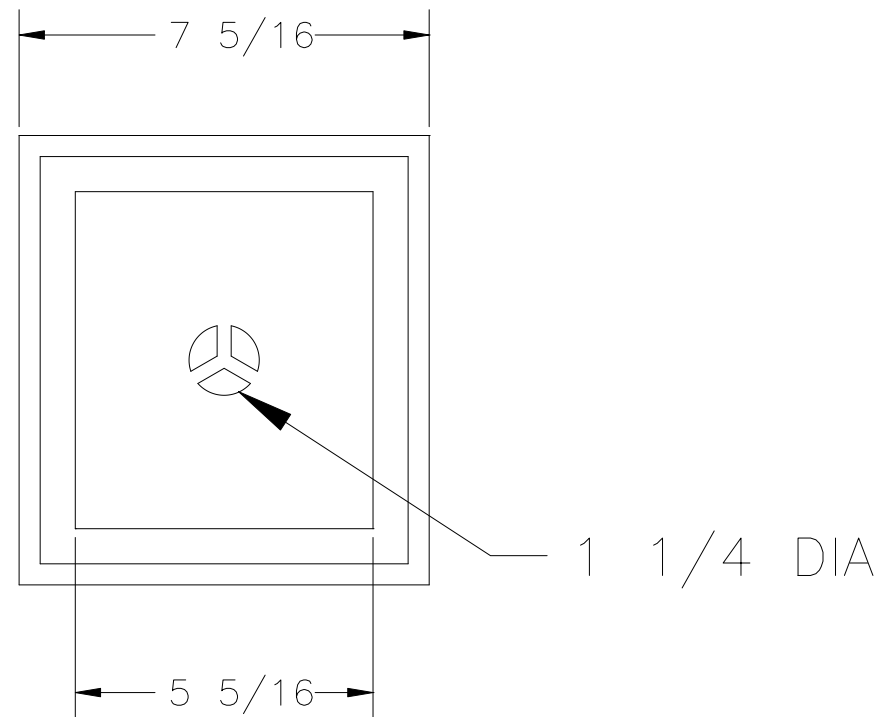

SLIM LINE

FOR MOUNTING EXTERIOR FIXTURES
ON VINYL OR ALUMINUM SIDE WALLS
OR SOFFITS WHERE A LOW PROFILE
IS DESIRED

7" X 8"

DIMENSION "A" LOCKING
POSITIONS: .50, .75
ALL DIMENSIONS IN INCHES