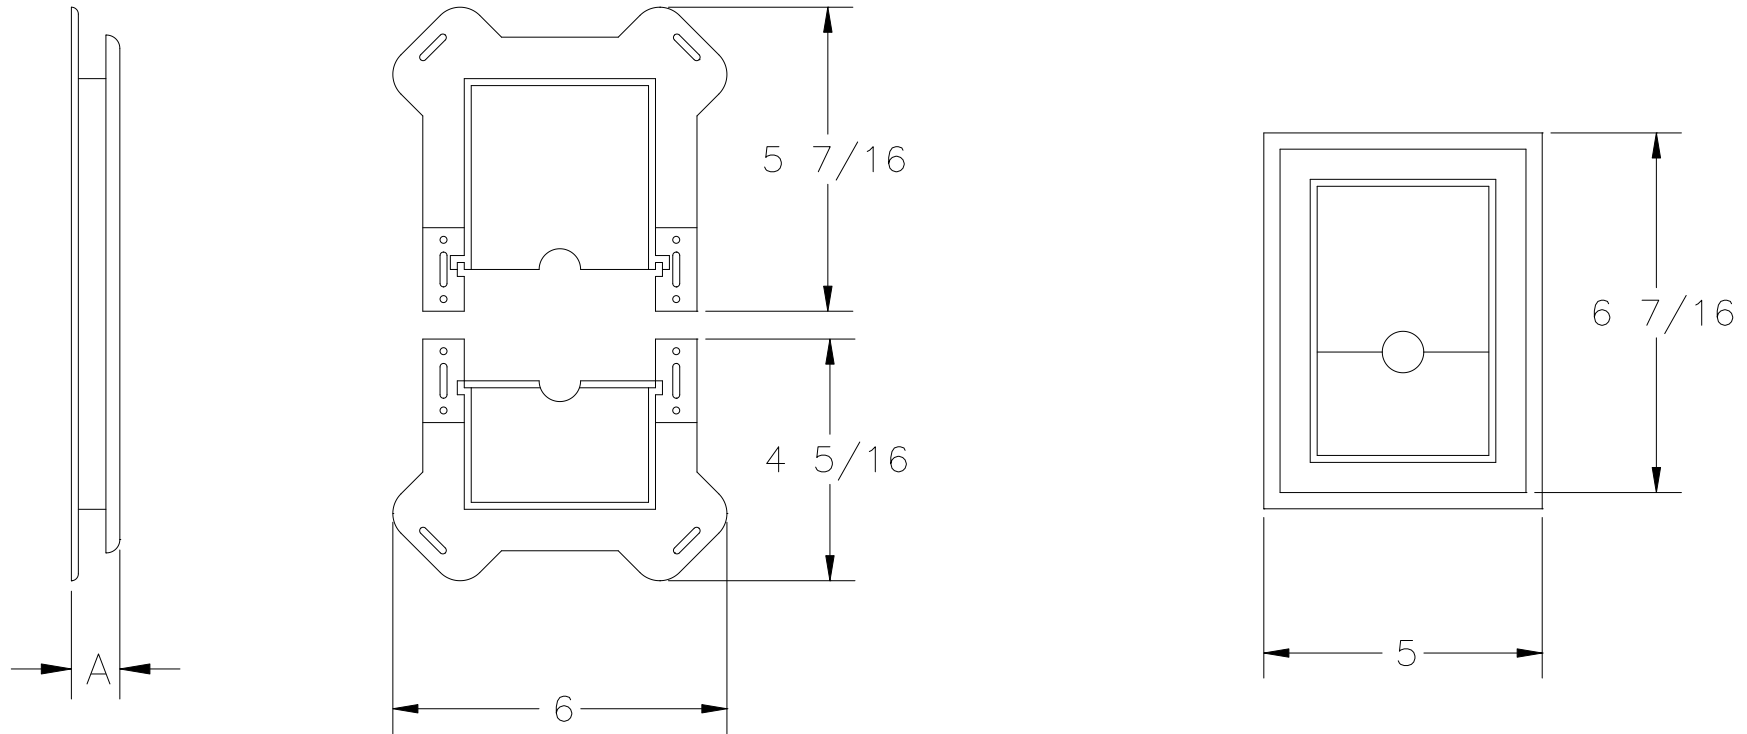

SPLIT BLOCK MINI  
VERSATILE BLOCK AND RING  
SEPARATE TO FIT AROUND  
EXISTING PIPES AND WIRES  
5" X 6 3/4"

DIMENSION "A" LOCKING  
POSITIONS: 3/4, 7/8  
ALL DIMENSIONS IN INCHES