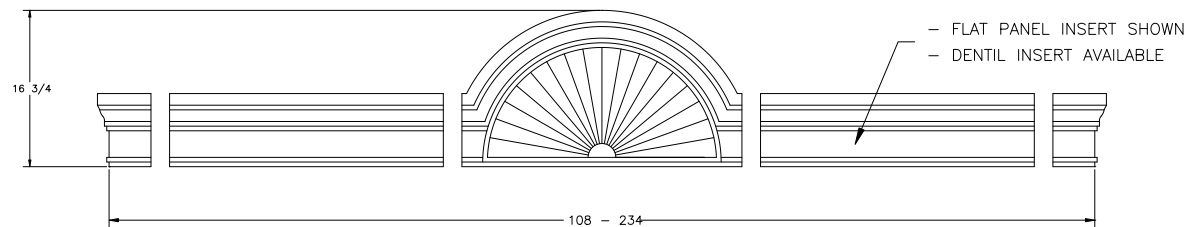

### SUNBURST WITH EXTENSIONS

ADJUSTS TO FIT ALL OPENINGS  
43" TO 71"

### SUNBURST WITH EXTENSIONS

ADJUSTS TO FIT ALL OPENINGS  
72" TO 108"

### SUNBURST WITH EXTENSIONS COMBINED WITH WINDOW MANTEL

ACCOMMODATES ALL OPENINGS LARGER THAN 108"

ALL DIMENSIONS IN INCHES