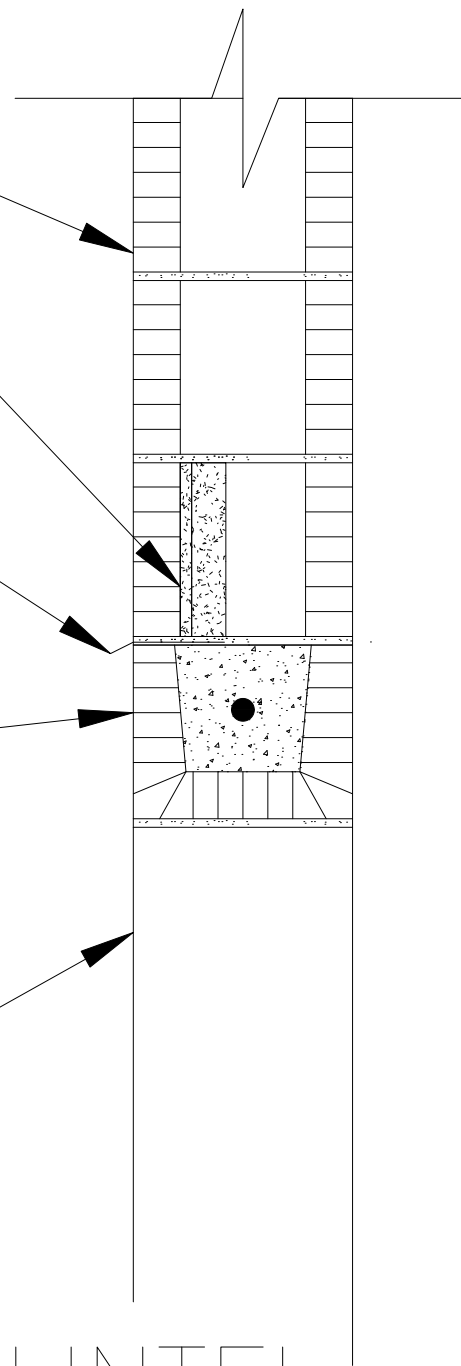

10" CMU

VERTICAL MESH
SLEEVE

DRAINAGE STRIP

PRE-CAST
LINTEL

DOOR OR WINDOW
OPENING

10" PRE-CAST LINTEL
OVER DOOR OR WINDOW

SCALE: 1/2"=1'-0"