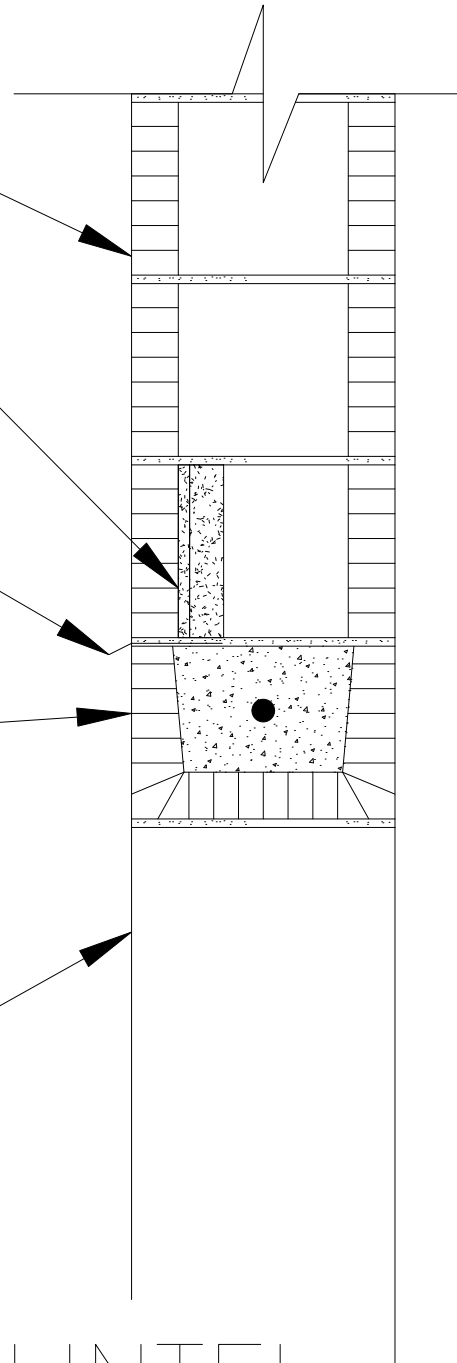

12" CMU

VERTICAL MESH
SLEEVE

DRAINAGE STRIP

PRE-CAST
LINTEL

DOOR OR WINDOW
OPENING

12" PRE-CAST LINTEL
OVER DOOR OR WINDOW

SCALE: 1/2"=1'-0"