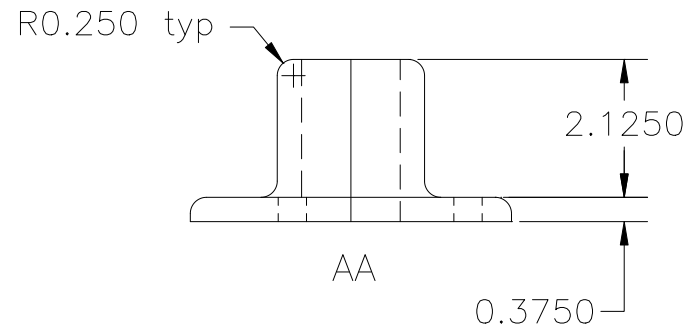

#WE32306
1.5 FEMALE SOCKET BASE

All Dimensions +/- .010
except as noted