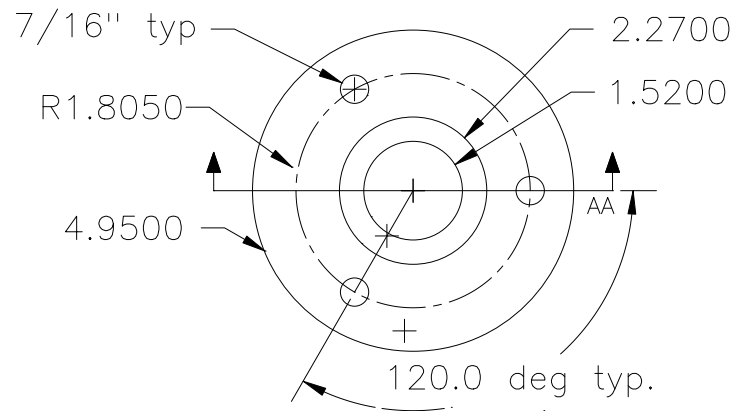

#WE32306
1.5 FEMALE SOCKET BASE

All Dimensions +/- .010
except as noted