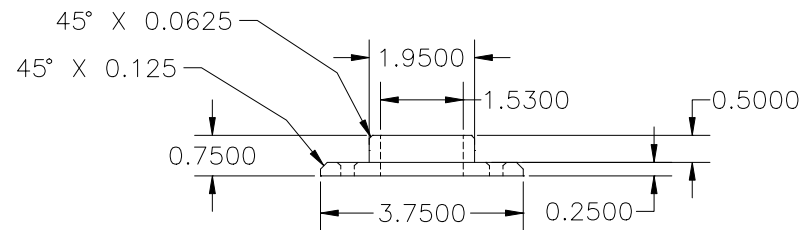

#WE41250
1.5 WALL TERM. FITTING

#WE41250
1.5" Wall Terminal Fitting