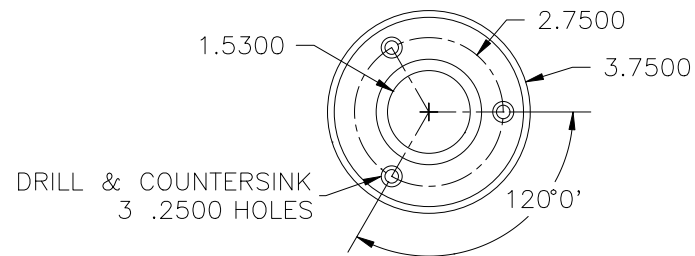

#WE41250
1.5 WALL TERM. FITTING

#WE41250
1.5" Wall Terminal Fitting