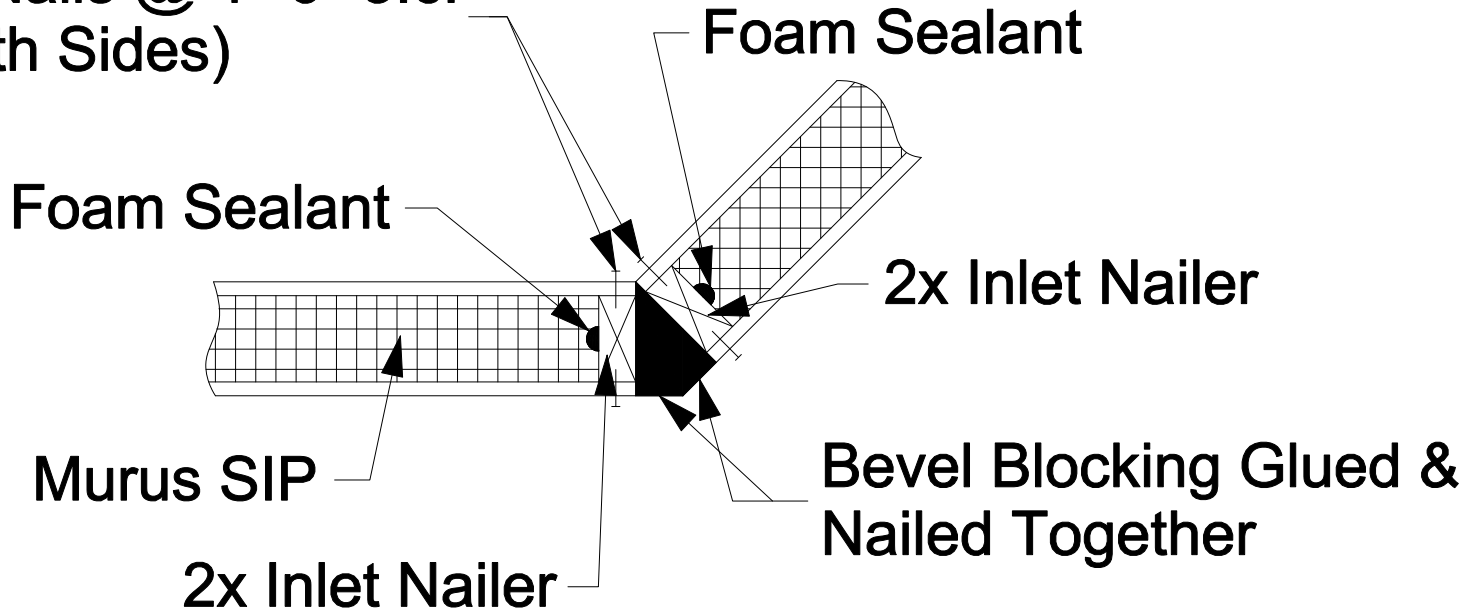

8d Nails @ 4"-6" o.c.  
(Both Sides)

# ***45° Connection Detail*** ***Beveled Blocking***

8

Scale: 3/4" = 1'-0"