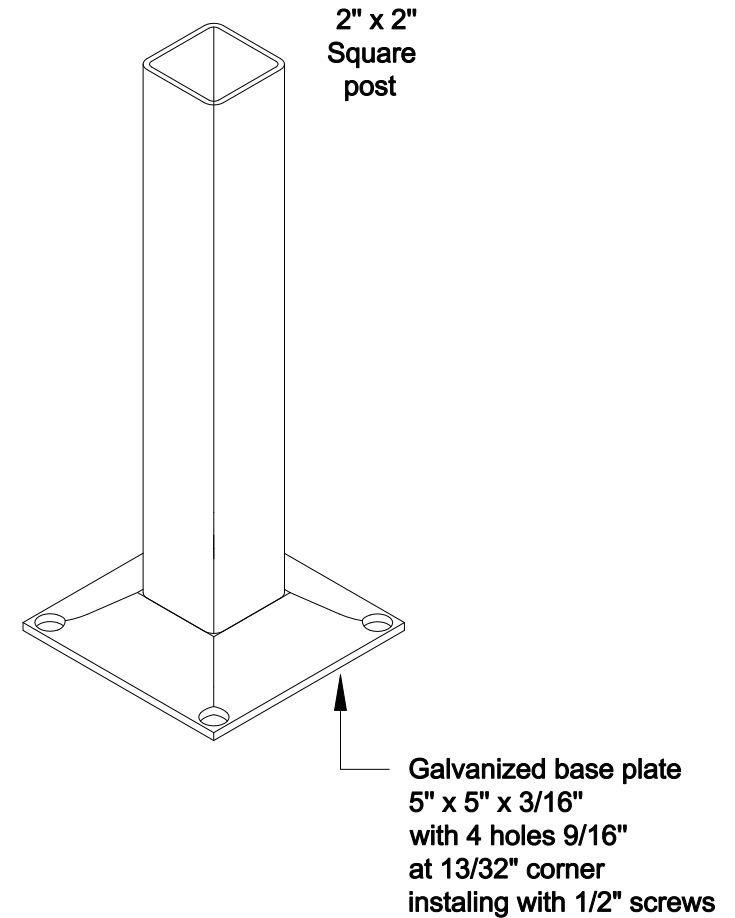

# FLANGE POST: 2" X 2" 3" X 3"

Square post is galvanized,  
welded onto a plate then polyester  
powder coated.

Tel: 450-686-9600  
800-836-6342  
Fax: 450-681-5318  
[www.omegafence.com](http://www.omegafence.com)