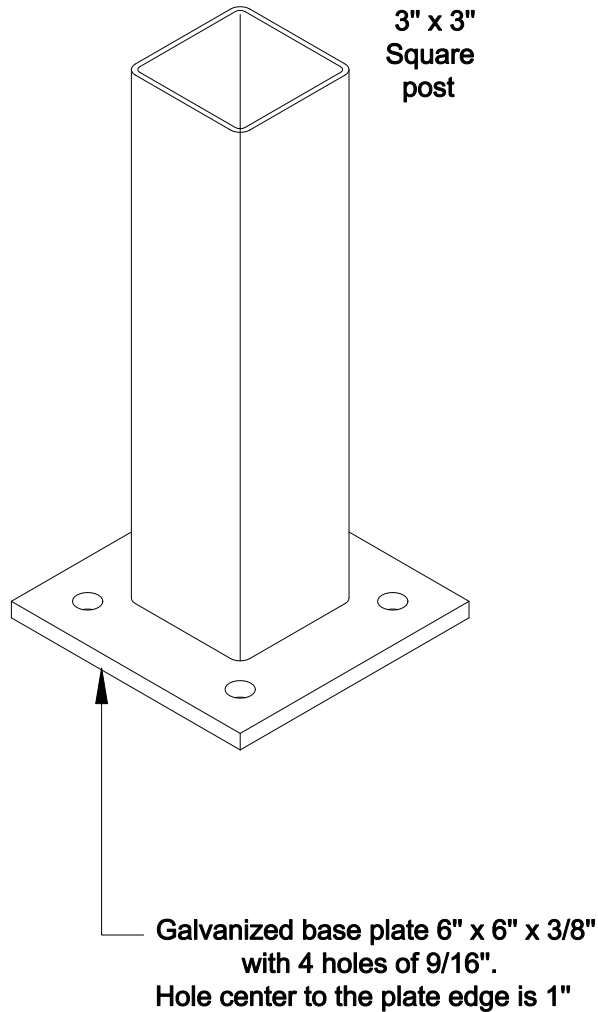

# FLANGE POST: 2" X 2" 3" X 3"

Square post is galvanized,  
welded onto a plate then polyester  
powder coated.

Tel: 450-686-9600  
800-836-6342  
Fax: 450-681-5318  
[www.omegafence.com](http://www.omegafence.com)