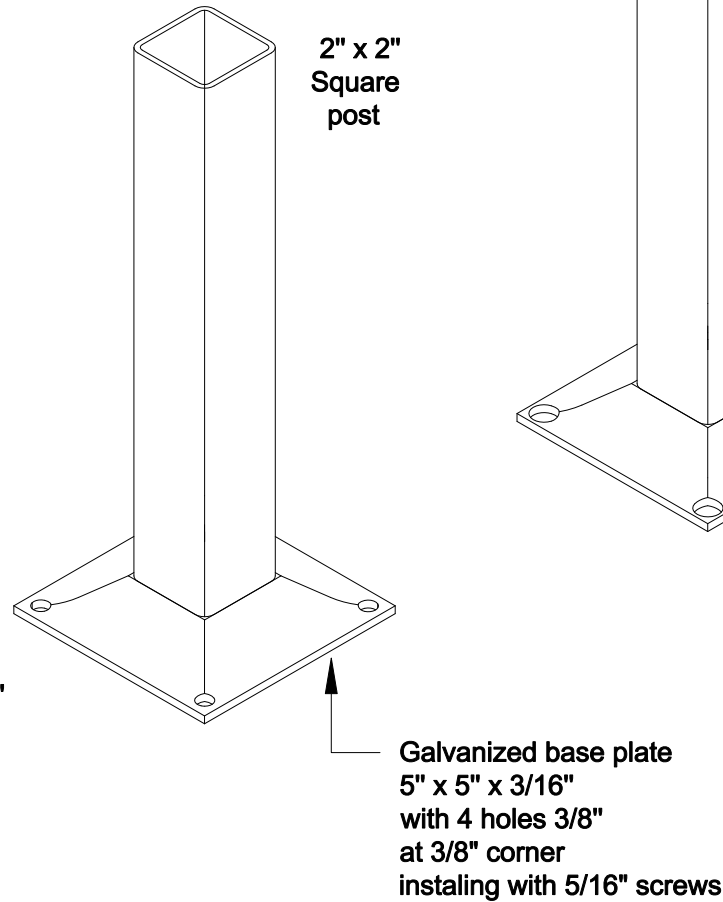

# FLANGE POST: 2" X 2" 3" X 3"

Square post is galvanized,  
welded onto a plate then polyester  
powder coated.

Tel: 450-686-9600  
800-836-6342  
Fax: 450-681-5318  
[www.omegafence.com](http://www.omegafence.com)