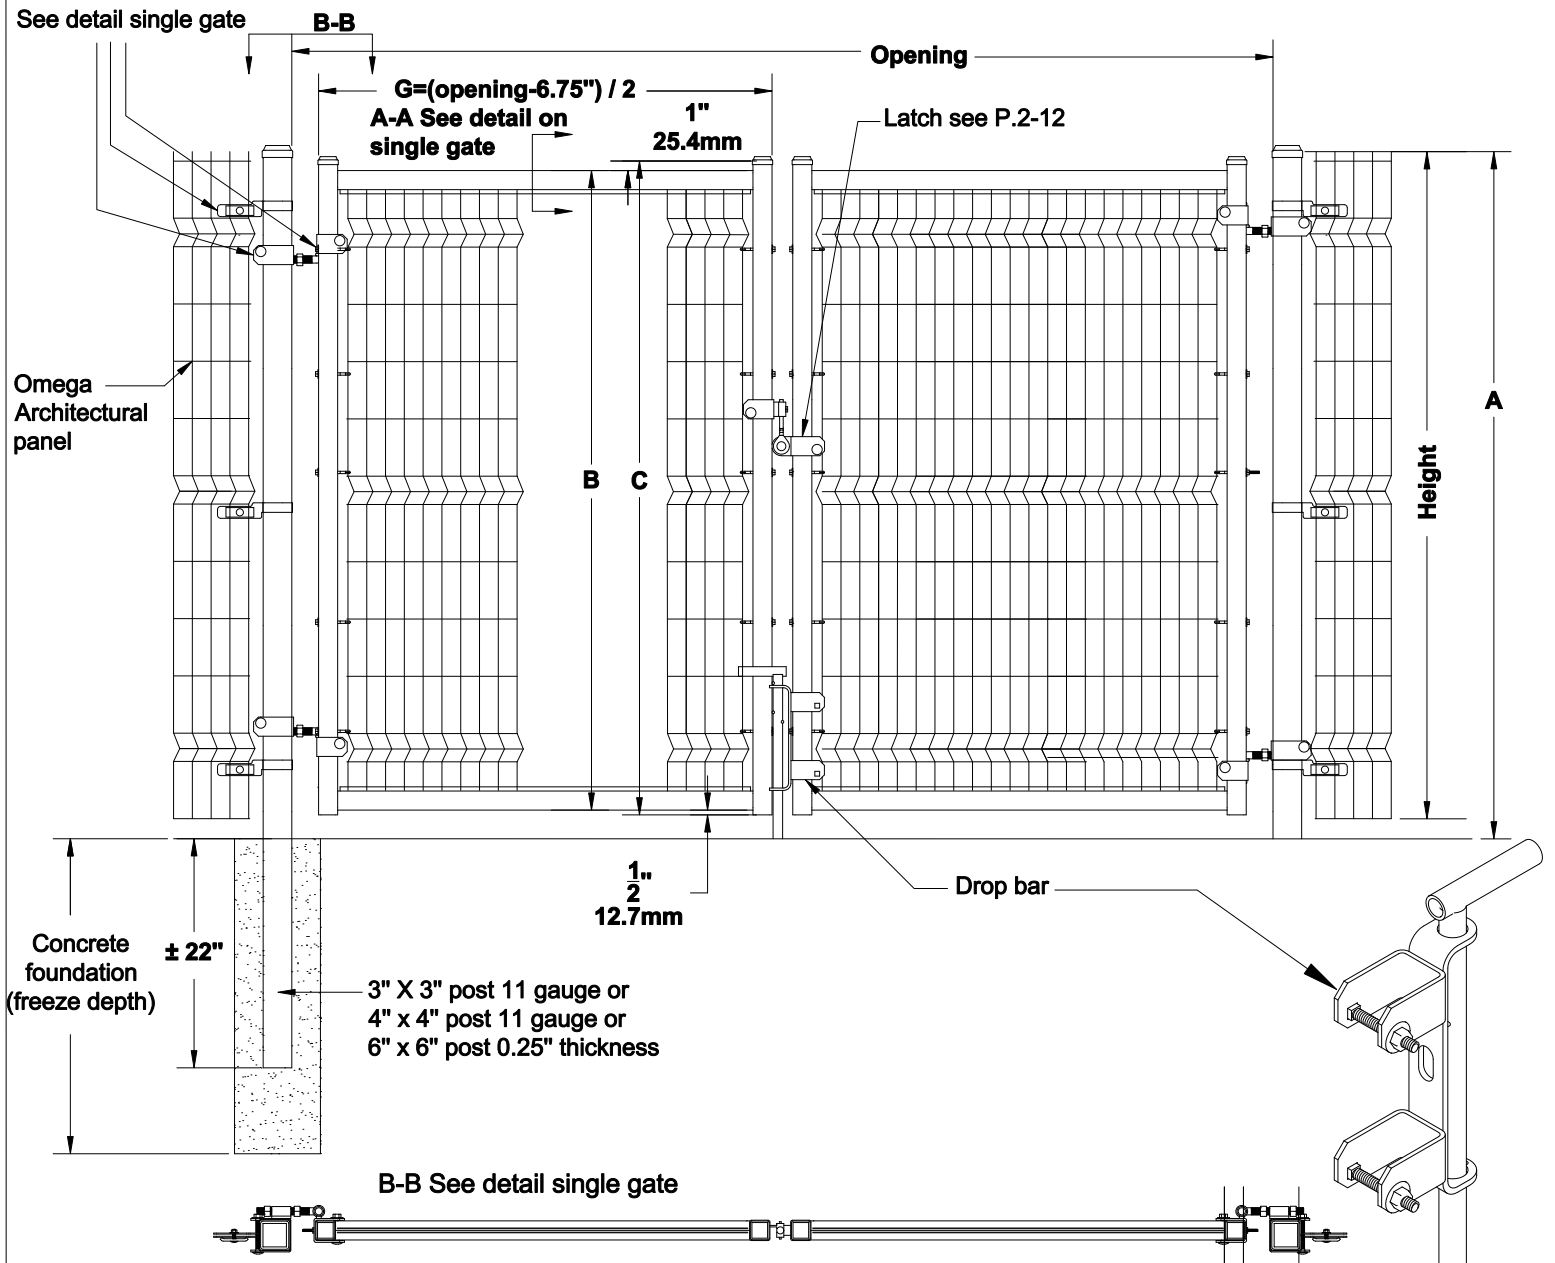

Omega - double swing gate

Double swing gate: Custom openings available

Horizontal dimensions		Gate posts	
Opening	G	Omega	Elite or Secur
6'-0"	32 5/8"	3" x 3"	3" x 3"
7'-0"	38 5/8"	3" x 3"	3" x 3"
8'-0"	44 5/8"	3" x 3"	3" x 3"
10'-0"	56 5/8"	3" x 3"	3" x 3"
12'-0"	68 5/8"	3" x 3"	3" x 3"
14'-0"	80 5/8"	3" x 3"	3" x 3"
16'-0"	92 5/8"	3" x 3"	4" x 4"
18'-0"	104 5/8"	4" x 4"	4" x 4"
Custom	Custom	Custom	Custom

Vertical dimensions			
Height	A	B	C
4'-1"	4'-3 1/2"	45-1/2"	47"
5'-1"	5'-3 1/2"	57-1/2"	59"
5'-10"	6'-1/2"	66-1/2"	68"
8'-1"	8'-3 1/2"	93-1/2"	95"
Custom	H + 2 1/2"	C - 1 1/2"	A - 4 1/2"

All double gates have identical frames
 Model 20 complete with Omega panels
 Model 30 complete with Elite panels
 Model 40 complete with Secur panels