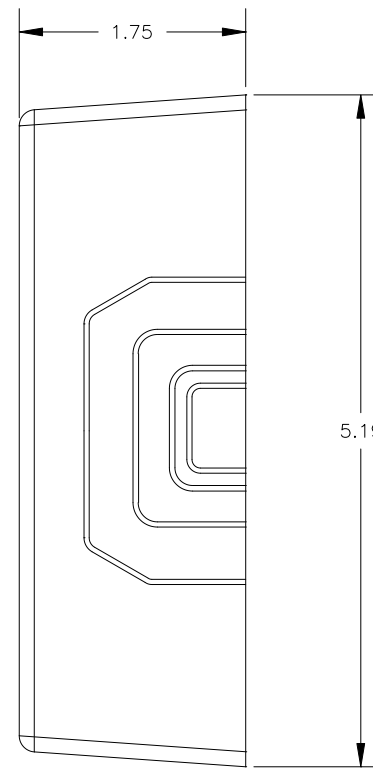

TOP VIEW

RIGHT SIDE VIEW

FILENAME:		F:\PROJ\9836897\JUNCTIONBOXES\JB1.DWG	
PANDUIT CORP TINLEY PARK, ILLINOIS			
TITLE:		ONE-PIECE SINGLE GANG BOX (JB1) MARKETING DRAWING	
DRAWN BY:		RABO	
DATE:		11/18/98	
SCALE:		FULL	
DRAWING NO.		36897-198 B	

R	11/18/98	RABO		RELEASED TO PRODUCTION	36897-198
REV	DATE	BY	CHK	DESCRIPTION	ECN - R

TARGET SCALE: FULL SIZE

Arcat file no.: 16130001

(Mfr file no.: JB1)