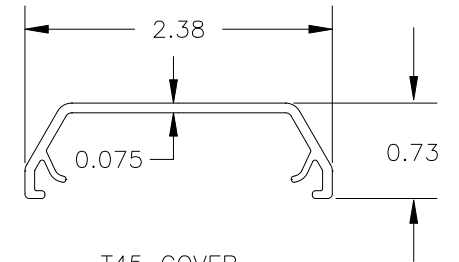

1.25

T45 COVER AND BASE ASSEMBLY

T45 COVER

T45 MOUNTING HOLE DIMENSIONS

T45 BASE

FILENAME:		F:\PROJ\9836897\T45\T45BASE.DWG	
PANDUIT CORP TINLEY PARK, ILLINOIS			
TITLE:		T45 BASE AND COVER (T45B AND T45C) MARKETING DRAWING	
DRAWN BY:	RABO	SCALE:	FULL
DATE:	11/1/99	DRAWING NO.	36897-216 B

R	11/1/99	RABO		RELEASED TO PRODUCTION	36897-216
REV	DATE	BY	CHK	DESCRIPTION	ECN - R

TARGET SCALE: FULL SIZE

Arcat file no.: 16130022

(Mfr file no.: T45BASE)