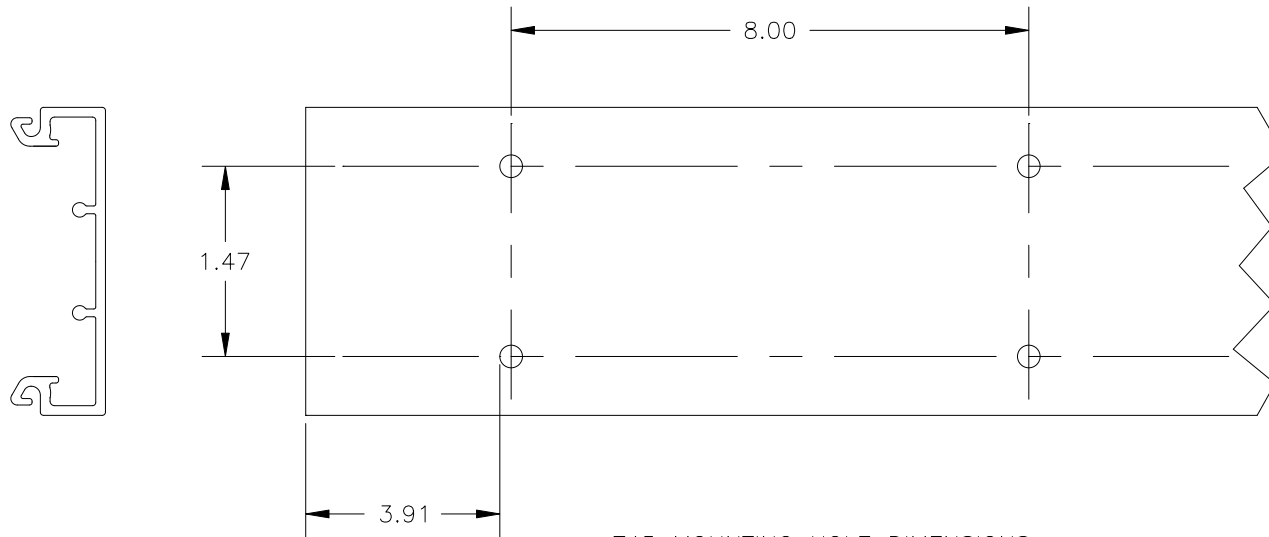

1.25

T45 COVER AND BASE ASSEMBLY

T45 COVER

T45 MOUNTING HOLE DIMENSIONS

T45 BASE

FILENAME:		F:\PROJ\9836897\T45\T45BASE.DWG	
PANDUIT CORP TINLEY PARK, ILLINOIS			
TITLE:		T45 BASE AND COVER (T45B AND T45C) MARKETING DRAWING	
DRAWN BY:	RABO	SCALE:	FULL
DATE:	11/1/99	DRAWING NO.	36897-216 B

R	11/1/99	RABO		RELEASED TO PRODUCTION	36897-216
REV	DATE	BY	CHK	DESCRIPTION	ECN - R

TARGET SCALE: FULL SIZE

Arcat file no.: 16130022

(Mfr file no.: T45BASE)