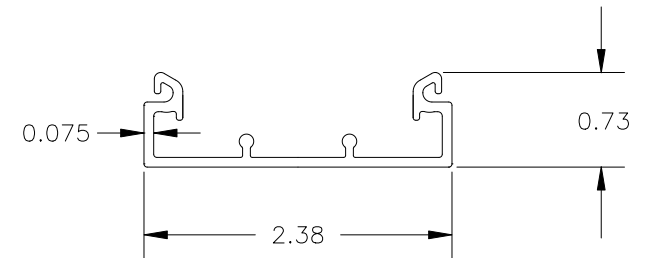

1.25

T45 COVER AND BASE ASSEMBLY

T45 COVER

T45 MOUNTING HOLE DIMENSIONS

T45 BASE

FILENAME:		F:\PROJ\9836897\T45\T45BASE.DWG	
PANDUIT CORP TINLEY PARK, ILLINOIS			
TITLE:		T45 BASE AND COVER (T45B AND T45C) MARKETING DRAWING	
DRAWN BY:	RABO	SCALE:	FULL
DATE:	11/1/99	DRAWING NO.	36897-216 B

R	11/1/99	RABO		RELEASED TO PRODUCTION	36897-216
REV	DATE	BY	CHK	DESCRIPTION	ECN - R

TARGET SCALE: FULL SIZE

Arcat file no.: 16130022

(Mfr file no.: T45BASE)