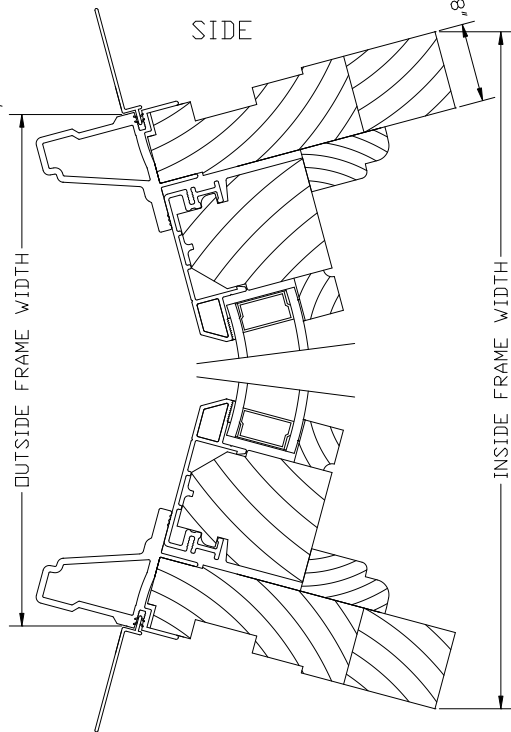

VERTICAL MULL

HORIZONTAL MULL

CLAD CURVED GLASS FIXED
SASH SET COMPATABLE WITH
ANDERSEN CLADDING SYSTEM

	DETAIL:	DATE:
		11/16/06
		SCALE:
		3/8
Parrett Windows Quality Crafted Specialty Windows PARRETT MFG., INC. 810 2nd Ave. East P.O. Box 440, Dorchester, WI 54425 Phone (715)654-6444 FAX (715)654-6555	DR BY:	REF. NO.
	VJL	
	CK'D BY:	DWG. NO.
		1125AFCSSCU