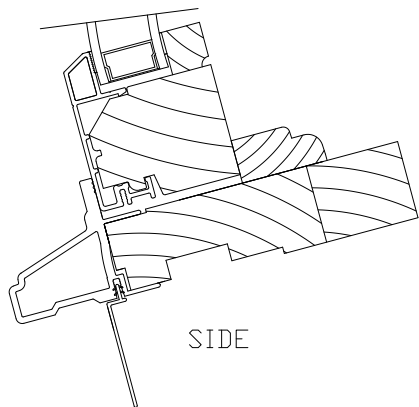

VERTICAL MULL

HORIZONTAL MULL

CLAD CURVED GLASS FIXED
SASH SET COMPATABLE WITH
ANDERSEN CLADDING SYSTEM

	DETAIL:	DATE:
		11/16/06
		SCALE:
		3/8
Parrett Windows Quality Crafted Specialty Windows PARRETT MFG., INC. 810 2nd Ave. East P.O. Box 440, Dorchester, WI 54425 Phone (715)654-6444 FAX (715)654-6555	DR BY:	REF. NO.
	VJL	
	CK'D BY:	DWG. NO.
		1125AFCSSCU