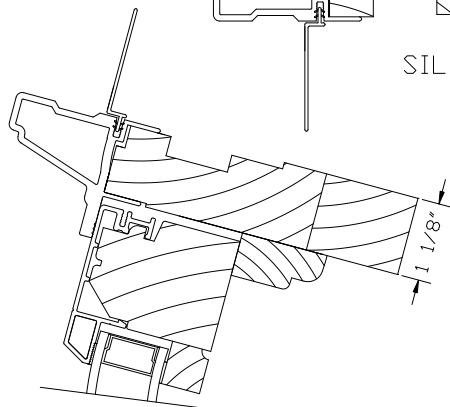

VERTICAL MULL

HORIZONTAL MULL

CLAD CURVED GLASS FIXED
SASH SET COMPATABLE WITH
ANDERSEN CLADDING SYSTEM

	DETAIL:	DATE:
		11/16/06
		SCALE:
		3/8
Parrett Windows Quality Crafted Specialty Windows PARRETT MFG., INC. 810 2nd Ave. East P.O. Box 440, Dorchester, WI 54425 Phone (715)654-6444 FAX (715)654-6555	DR BY:	REF. NO.
	VJL	
	CK'D BY:	DWG. NO.
		1125AFCSSCU