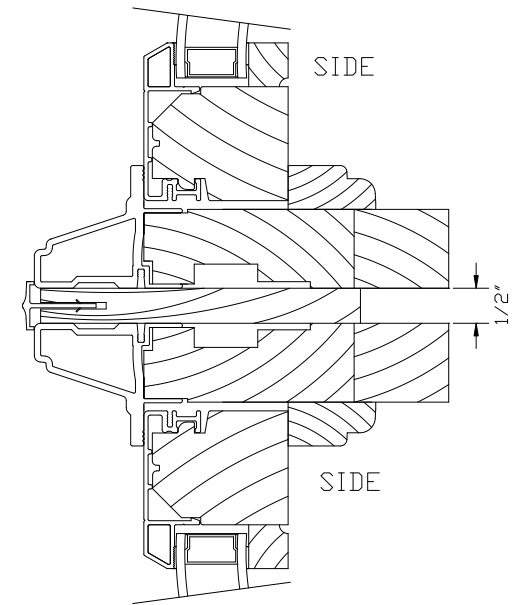

VERTICAL MULL

HORIZONTAL MULL

CLAD CURVED GLASS FIXED
SASH SET COMPATABLE WITH
ANDERSEN CLADDING SYSTEM

	DETAIL:	DATE:
		11/16/06
		SCALE:
		3/8
Parrett Windows Quality Crafted Specialty Windows PARRETT MFG., INC. 810 2nd Ave. East P.O. Box 440, Dorchester, WI 54425 Phone (715)654-6444 FAX (715)654-6555	DR BY:	REF. NO.
	VJL	
	CK'D BY:	DWG. NO.
		1125AFCSSCU