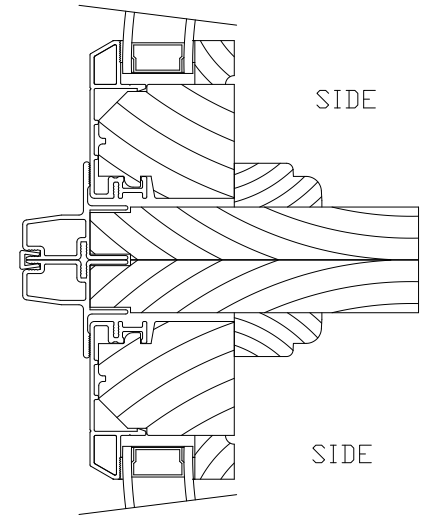

VERTICAL MULL

HORIZONTAL MULL

SIDE

SIDE

CLAD CURVED GLASS FIXED
SASH SET COMPATABLE WITH
HURD CLADDING SYSTEM

		DETAIL:	DATE: 11/16/06
			SCALE: 3/8
Parrett Windows Quality Crafted Specialty Windows PARRETT MFG., INC. 810 2nd Ave. East P.O. Box 440, Dorchester, WI 54425 Phone (715)654-6444 FAX (715)654-6555		DR BY: VJL	REF. NO.
		CK'D BY:	DWG. NO. 0750ACHSSCU