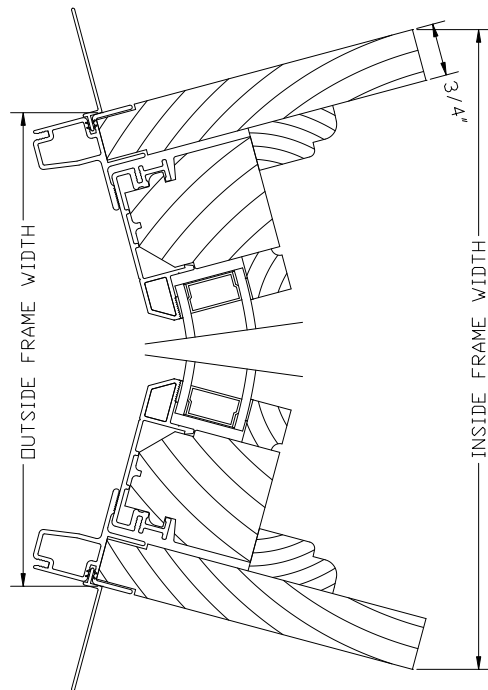

VERTICAL MULL

HORIZONTAL MULL

SIDE

SIDE

CLAD CURVED GLASS FIXED
SASH SET COMPATABLE WITH
HURD CLADDING SYSTEM

		DETAIL:	DATE: 11/16/06
			SCALE: 3/8
Parrett Windows Quality Crafted Specialty Windows PARRETT MFG., INC. 810 2nd Ave. East P.O. Box 440, Dorchester, WI 54425 Phone (715)654-6444 FAX (715)654-6555		DR BY: VJL	REF. NO.
		CK'D BY:	DWG. NO. 0750ACHSSCU