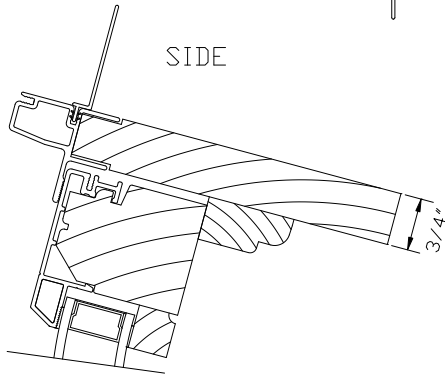

VERTICAL MULL

HORIZONTAL MULL

SIDE

SIDE

CLAD CURVED GLASS FIXED
SASH SET COMPATABLE WITH
HURD CLADDING SYSTEM

		DETAIL:	DATE: 11/16/06
			SCALE: 3/8
Parrett Windows Quality Crafted Specialty Windows PARRETT MFG., INC. 810 2nd Ave. East P.O. Box 440, Dorchester, WI 54425 Phone (715)654-6444 FAX (715)654-6555		DR BY: VJL	REF. NO.
		CK'D BY:	DWG. NO. 0750ACHSSCU