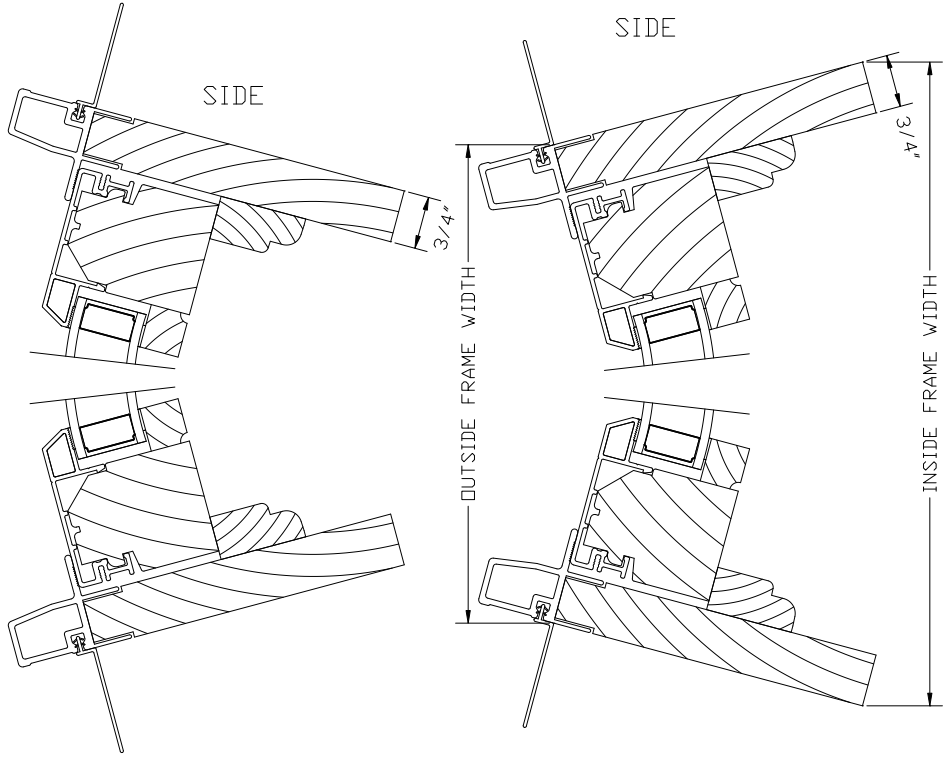

HORIZONTAL MULL

CLAD CURVED GLASS FIXED SASH  
 SET COMPATABLE WITH MARVIN  
 CLADDING SYSTEM

	DETAIL:	DATE:
		11/16/06
	DR BY: VJL	SCALE: 3/8
Parrett Windows Quality Crafted Specialty Windows PARRETT MFG., INC. 810 2nd Ave. East P.O. Box 440, Dorchester, WI 54425 Phone (715)654-6444 FAX (715)654-6555	CK'D BY:	REF. NO.
		DWG. NO. 0750MNSSCU