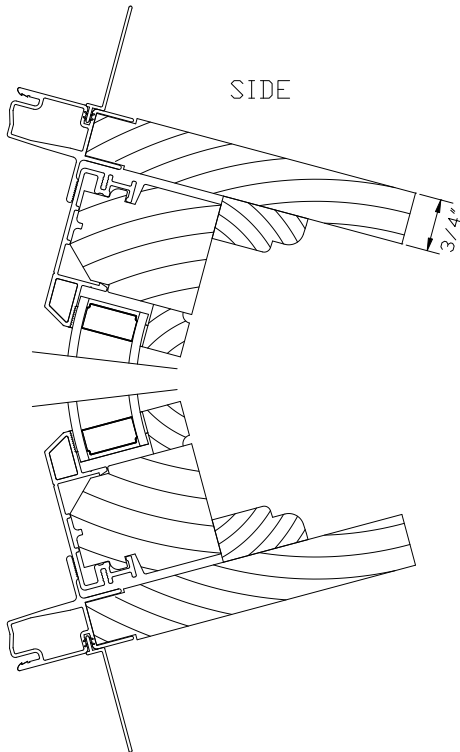

VERTICAL MULL

HORIZONTAL MULL

CLAD CURVED GLASS FIXED SASH  
SET COMPATABLE WITH PELLA  
CLADDING SYSTEM

	DETAIL:	DATE:
		11/16/06
	DR BY:	SCALE:
	VJL	3/8
Parrett Windows Quality Crafted Specialty Windows PARRETT MFG., INC. 810 2nd Ave. East P.O. Box 440, Dorchester, WI 54425 Phone (715)654-6444 FAX (715)654-6555	CK'D BY:	REF. NO.
		DWG. NO. 0750PLSSCU