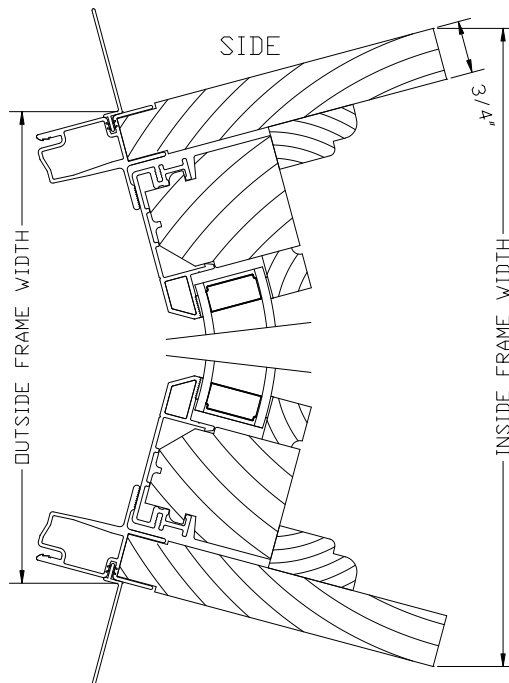

VERTICAL MULL

HORIZONTAL MULL

CLAD CURVED GLASS FIXED SASH  
SET COMPATABLE WITH PELLA  
CLADDING SYSTEM

	DETAIL:	DATE:
		11/16/06
	DR BY:	SCALE:
	VJL	3/8
Parrett Windows Quality Crafted Specialty Windows PARRETT MFG., INC. 810 2nd Ave. East P.O. Box 440, Dorchester, WI 54425 Phone (715)654-6444 FAX (715)654-6555	CK'D BY:	REF. NO.
		DWG. NO. 0750PLSSCU