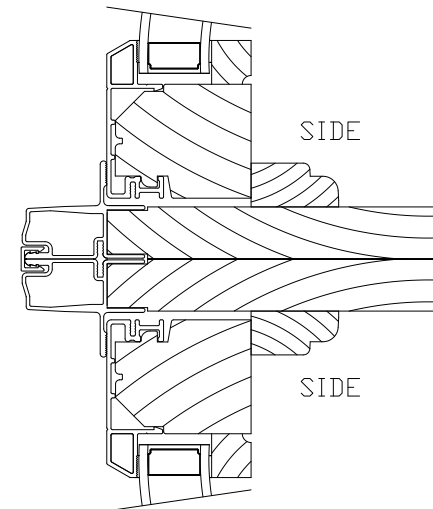

VERTICAL MULL

HORIZONTAL MULL

CLAD CURVED GLASS FIXED SASH  
SET COMPATABLE WITH PELLA  
CLADDING SYSTEM

	DETAIL:	DATE:
		11/16/06
	DR BY:	SCALE:
	VJL	3/8
Parrett Windows Quality Crafted Specialty Windows PARRETT MFG., INC. 810 2nd Ave. East P.O. Box 440, Dorchester, WI 54425 Phone (715)654-6444 FAX (715)654-6555	CK'D BY:	REF. NO.
		DWG. NO. 0750PLSSCU