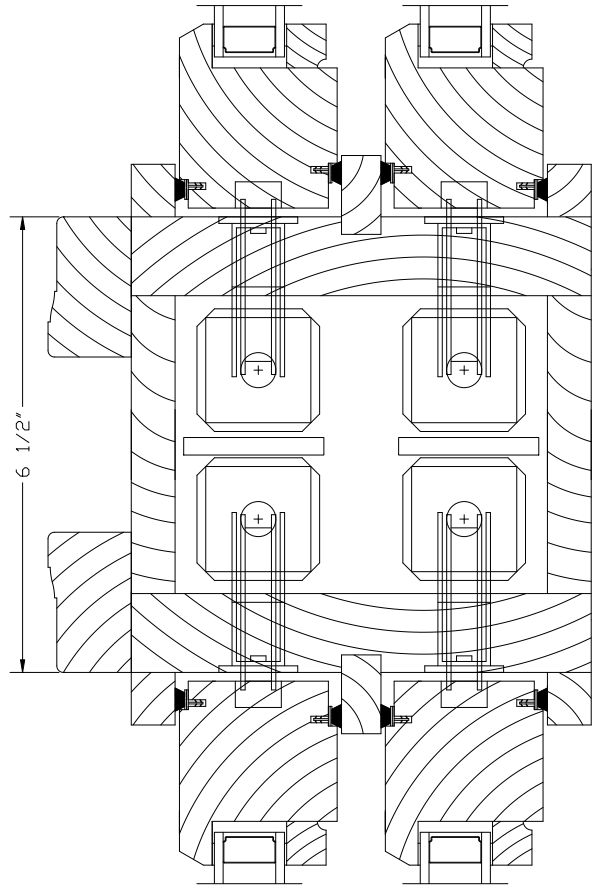

HEAD

6 9/16"

1 1/8"

3 7/8"

1"

2 3/8"

5 1/8"

1"

6"

FRAME HEIGHT

6 9/16"

SILL

14°

SIDE

6 9/16"

1 1/8"

FRAME WIDTH - 7 3/4"

FRAME WIDTH

BOX WIDTH

6 1/2"

5 3/16"

1"

1"

HORIZONTAL MULL

DOUBLE HUNG WC MAGNUM

MY SIGNATURE ON THIS PRINT INDICATES MY APPROVAL OF DESIGN AND DIMENSIONS AS SHOWN AND I AUTHORIZE PRODUCTION OF SAME. DELIVERY DATE WILL NOT BE ASSIGNED UNTIL AUTHORIZED WRITTEN APPROVAL IS RECEIVED.