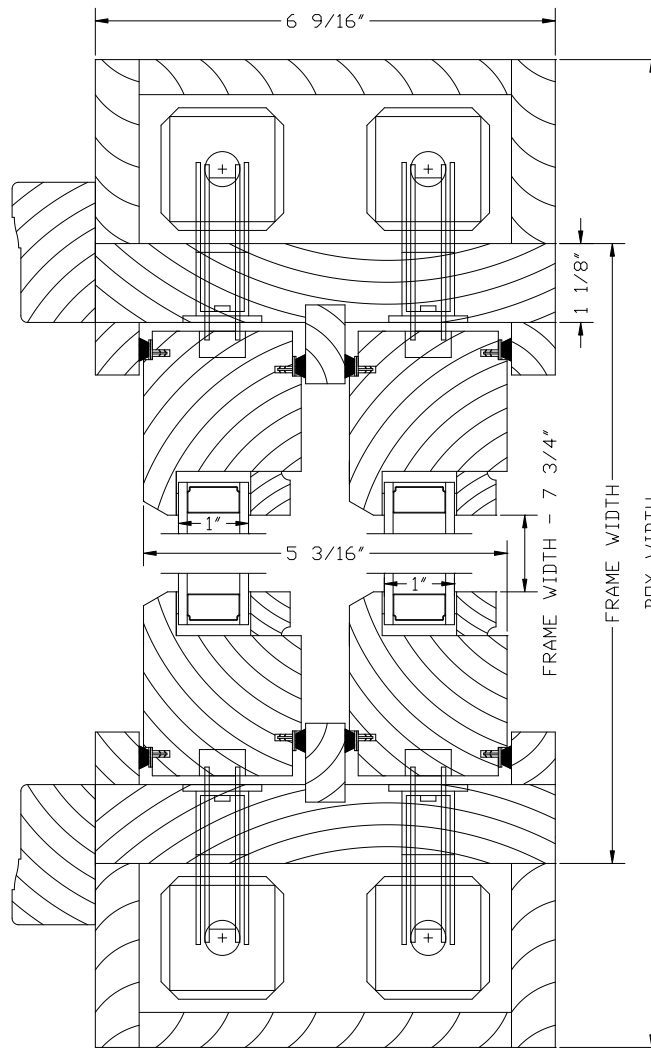

HEAD

6 9/16"

1 1/8"

3 7/8"

1"

2 3/8"

5 1/8"

1"

6"

FRAME HEIGHT

6 9/16"

SILL

14°

SIDE

6 9/16"

1 1/8"

FRAME WIDTH - 7 3/4"

FRAME WIDTH

BOX WIDTH

6 1/2"

5 3/16"

1"

1"

HORIZONTAL MULL

DOUBLE HUNG WC MAGNUM

MY SIGNATURE ON THIS PRINT INDICATES MY APPROVAL OF DESIGN AND DIMENSIONS AS SHOWN AND I AUTHORIZE PRODUCTION OF SAME. DELIVERY DATE WILL NOT BE ASSIGNED UNTIL AUTHORIZED WRITTEN APPROVAL IS RECEIVED.