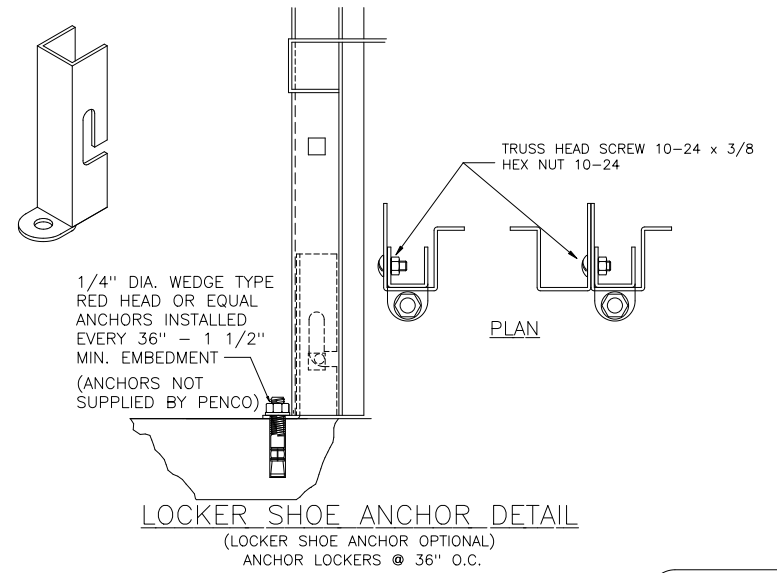

ZEE BASE DETAIL

LOCKER SHOE ANCHOR DETAIL
 (LOCKER SHOE ANCHOR OPTIONAL)
 ANCHOR LOCKERS @ 36" O.C.

This drawing shows a standard Penco Product. Any modifications to the product must be approved by Penco Engineering. 8/6/2001

LOCKER BASE DETAILS