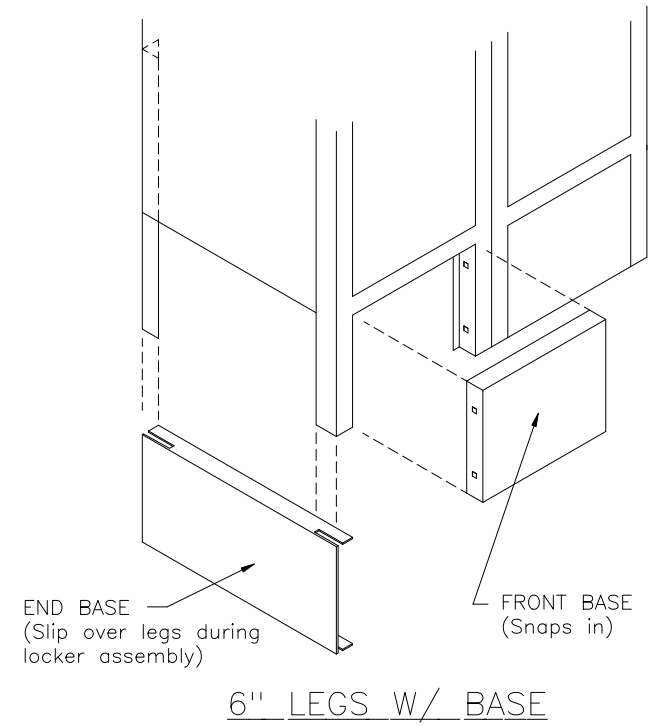

ZEE BASE DETAIL

LOCKER SHOE ANCHOR DETAIL
 (LOCKER SHOE ANCHOR OPTIONAL)
 ANCHOR LOCKERS @ 36" O.C.

This drawing shows a standard Penco Product. Any modifications to the product must be approved by Penco Engineering. 8/6/2001

LOCKER BASE DETAILS