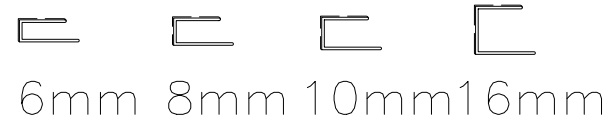

"H" Profile

Cap Profile

Base Profile

"U" Profile

Ridge Profile

"F" Profile

Triple Clip Cap Profile (16mm Only)