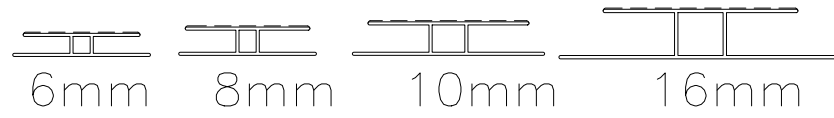

"H" Profile

Cap Profile

Base Profile

"U" Profile

Ridge Profile

"F" Profile

Triple Clip Cap Profile (16mm Only)