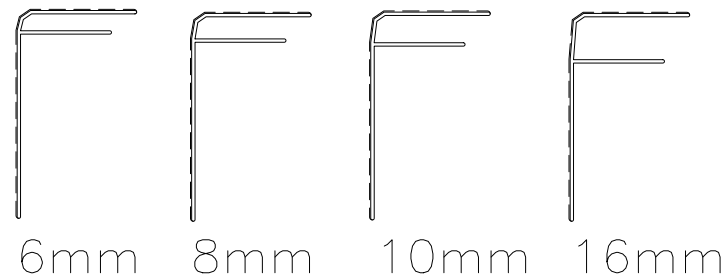

"H" Profile

Cap Profile

Base Profile

"U" Profile

Ridge Profile

"F" Profile

Triple Clip Cap Profile (16mm Only)