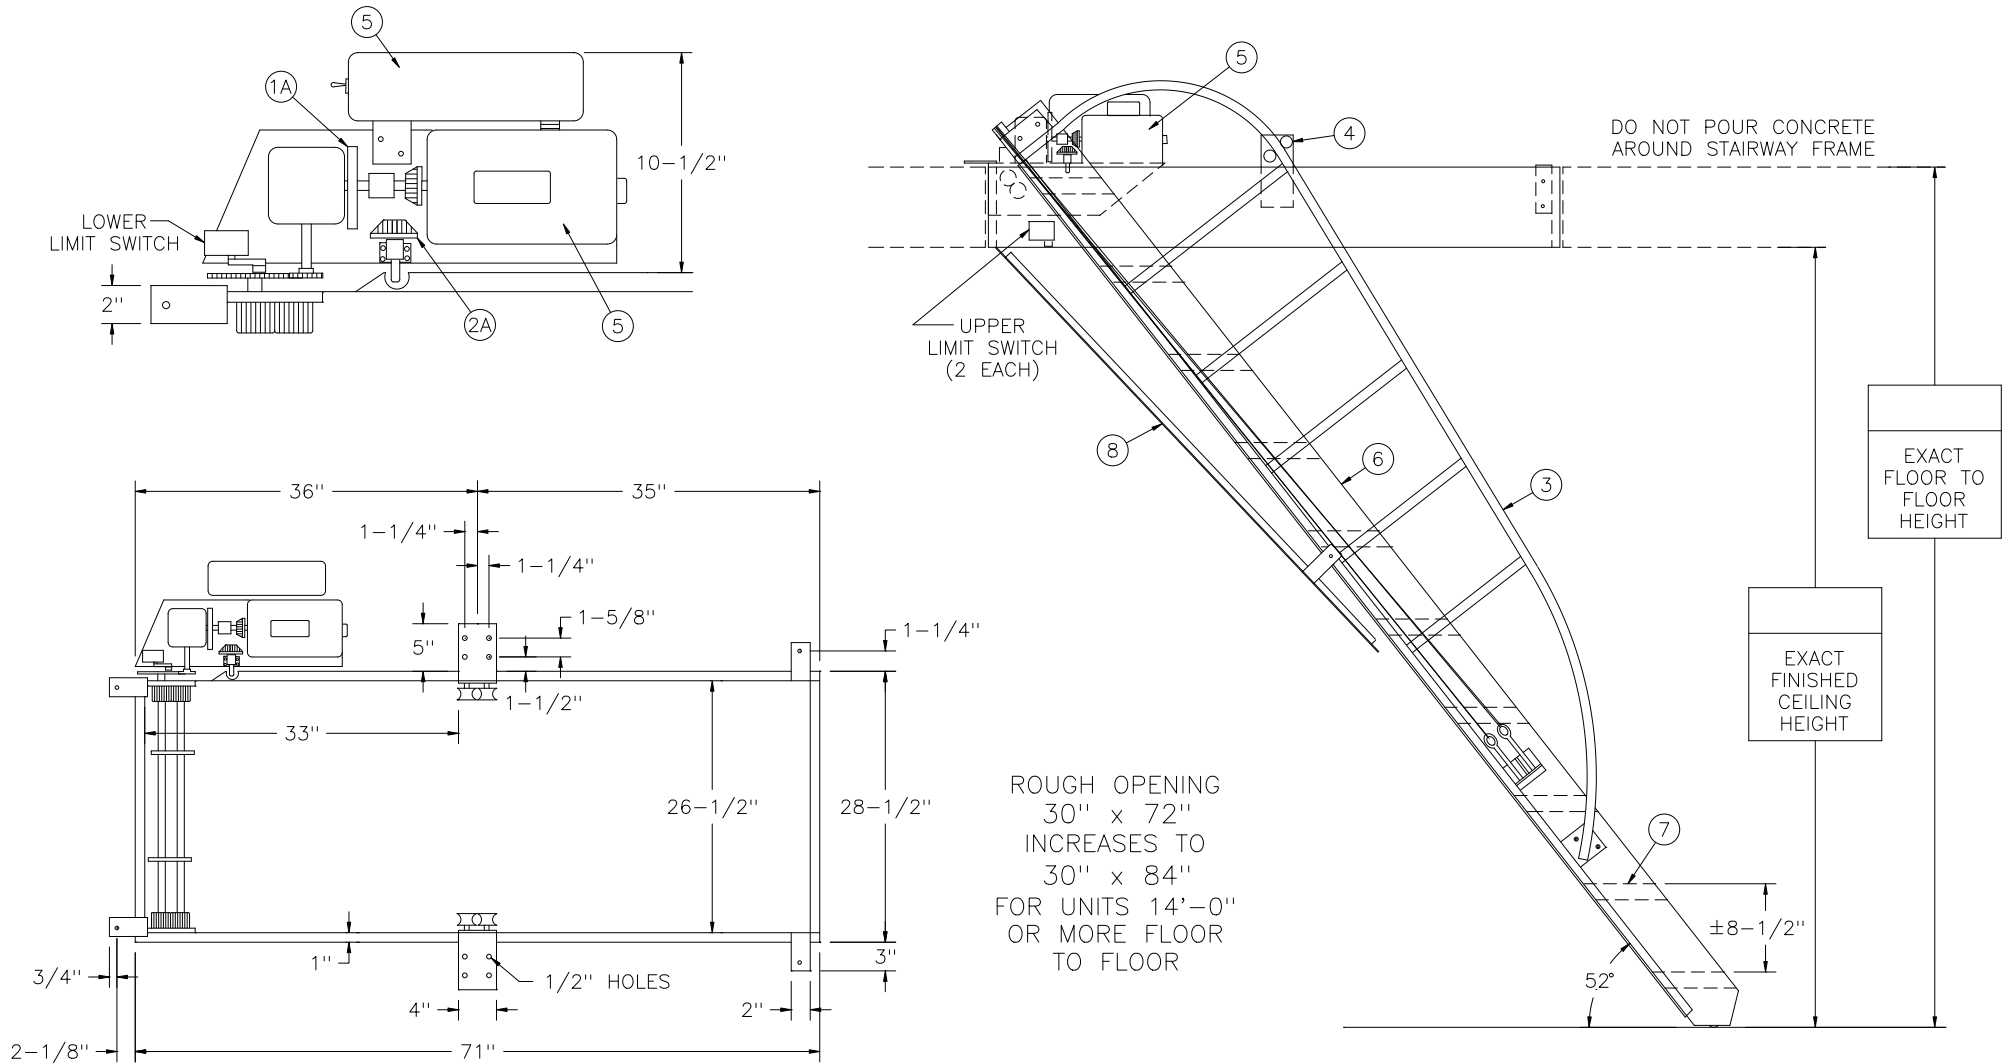

PRECISION AUTOMATIC ELECTRIC DISAPPEARING STAIRWAY

SEE NEXT PAGE FOR KEY
AND IMPORTANT DIMENSIONS

NOT TO SCALE

AE

 <p>Precision Ladders, LLC P.O. BOX 2279 Morristown, TN 37816-2279 Ph: (423) 586-2265 Fax: (423) 586-2091 www.PrecisionLadders.com</p>	WORK ORDER: ()	DWG. CHECK	ARCH'T OR ENGR.	PROJECT		PRECISION REP	
		BUILT BY:	PURCHASE ORDER	REVISION	PURCHASER	SERIAL#	
		CHECKED BY:	DRAWN BY:	DATE	MODEL#	QTY.	
			JEB	11/30/04	AE-		