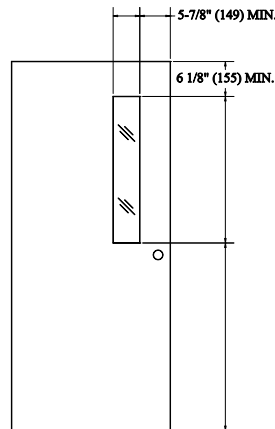

GLASS KITS AND LOUVERS

N

DIMENSIONS SHOWN ABOVE ARE CUTOUT DIMENSIONS IN DOORS FOR GLASS KITS

DIMENSIONS IN ( ) ARE METRIC