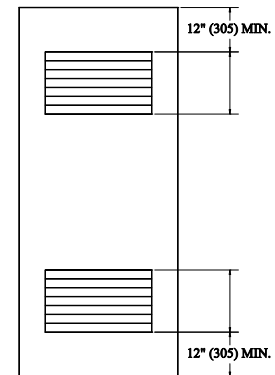

TL

LL

DIMENSIONS SHOWN ABOVE ARE CUTOUT DIMENSIONS IN DOORS FOR GLASS KITS

DIMENSIONS IN () ARE METRIC