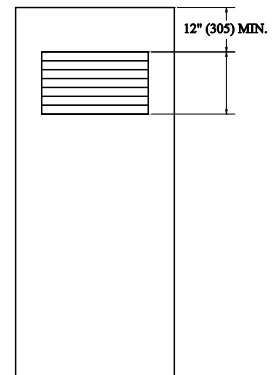

TL

LL

DIMENSIONS SHOWN ABOVE ARE CUTOUT DIMENSIONS IN DOORS FOR GLASS KITS

DIMENSIONS IN () ARE METRIC