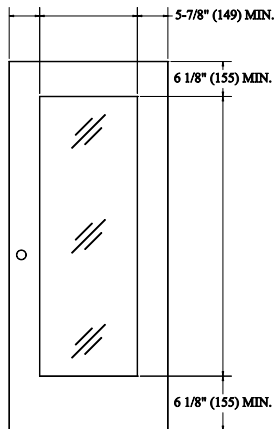

GLASS KITS AND LOUVERS

FG

DIMENSIONS SHOWN ABOVE ARE CUTOUT DIMENSIONS IN DOORS FOR GLASS KITS

DIMENSIONS IN ( ) ARE METRIC