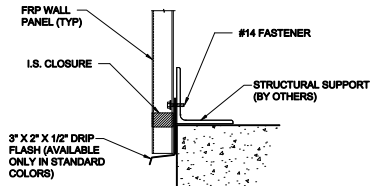

BASE DETAIL
(STANDARD FLASH)

2.6