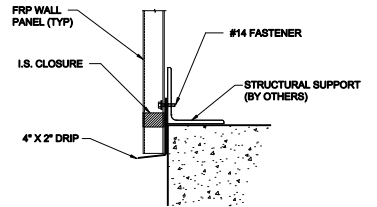

4' X 2" DRIP

BASE DETAIL
(NONSTANDARD FLASH)

2.11