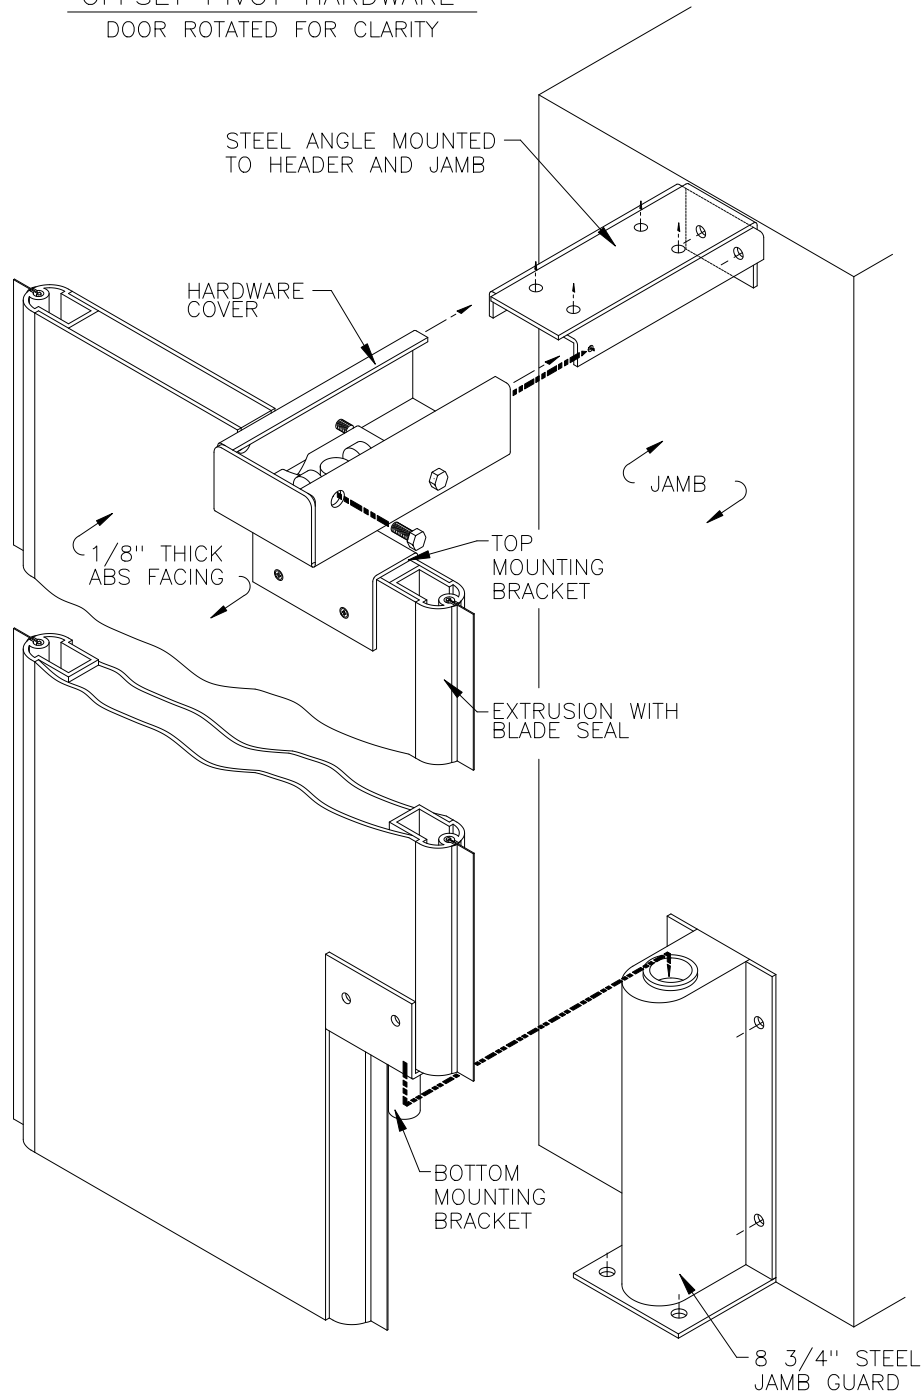

MOUNTING DETAIL
OFFSET PIVOT HARDWARE
 DOOR ROTATED FOR CLARITY

TARGET SCALE: 1/2" = 1'-0" (8 1/2 x 11)

Arcat file no.: 08300001

(Mfr file no.: elite1250)