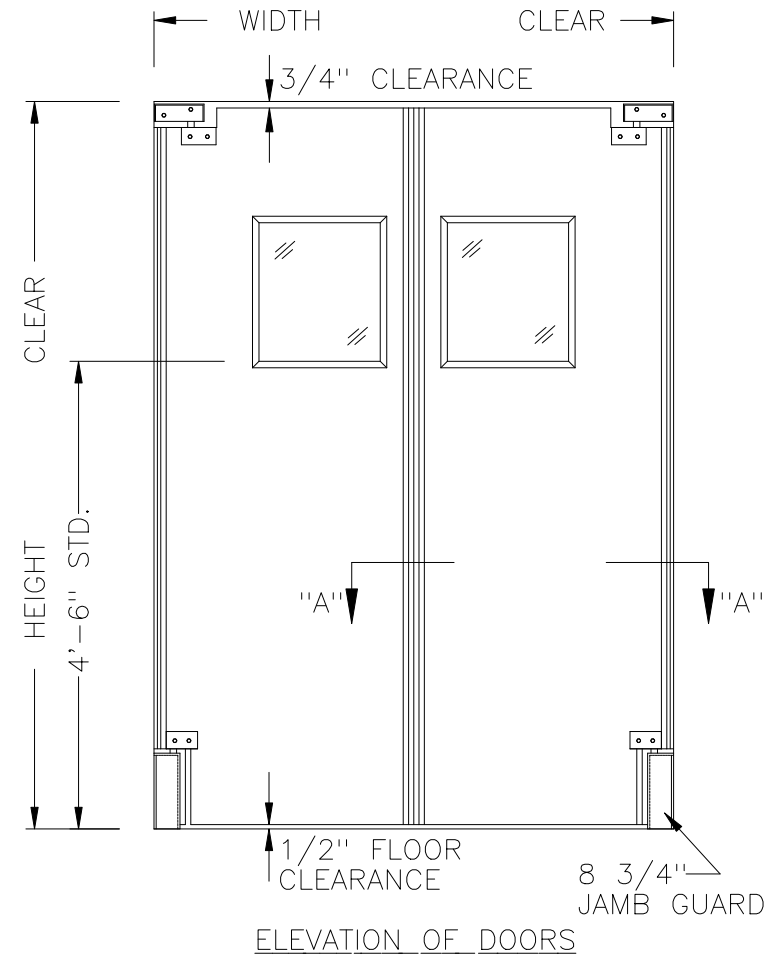

MOUNTING DETAIL
OFFSET PIVOT HARDWARE
 DOOR ROTATED FOR CLARITY

TARGET SCALE: 1/2" = 1'-0" (8 1/2 x 11)

Arcat file no.: 08300001

(Mfr file no.: elite1250)