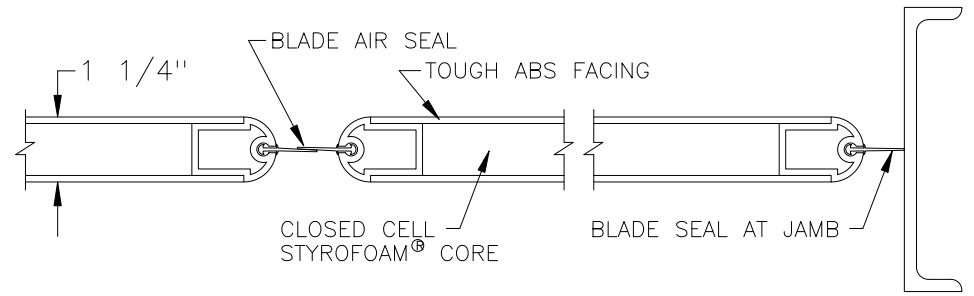

MOUNTING DETAIL
OFFSET PIVOT HARDWARE
 DOOR ROTATED FOR CLARITY

TARGET SCALE: 1/2" = 1'-0" (8 1/2 x 11)

Arcat file no.: 08300001

(Mfr file no.: elite1250)