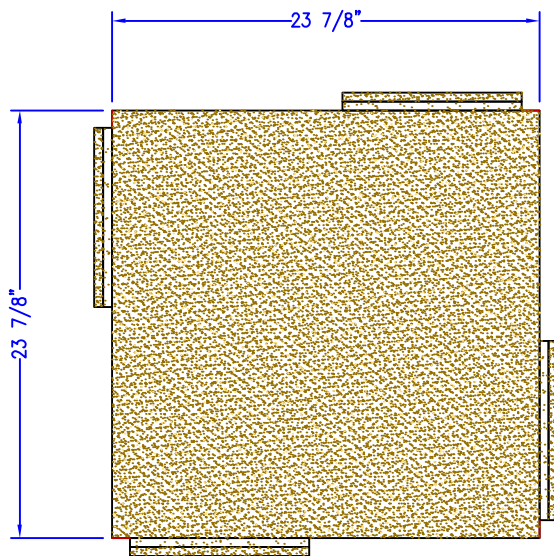

DuraFLEX

PREMIUM FITNESS FLOORING

DuraFLEX

P.O. BOX 239, 4393 DISCOVERY LINE
 PETROLIA, ONTARIO
 N0N 1R0
 PHONE: (800) 263-2363
 PHONE: (519) 882-8799
 FAX: (519) 882-2697
 EMAIL: allinfo@sofsurfaces.com

* DuraFLEX is Manufactured to be 24" x24" with a Tolerance of $\pm 1/8$ " Due to Heat Related Expansion and Contraction of Rubber Products.

REVISIONS

REV	DESCRIPTION	DATE	APPR
0	ORIGINAL ISSUE	12/17/07	

SIZE A	FSCM NO.	DWG NO. 2000-005	REV 0
FILE NAME DuroFLEX	PREPARED BY B. GOSS	SCALE	SHEET 1