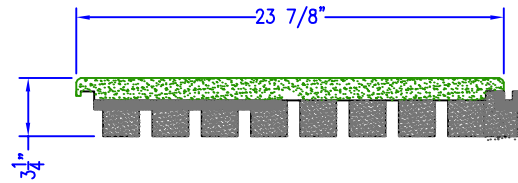

DuraFLEX

PREMIUM FITNESS FLOORING

DuraFLEX

P.O. BOX 239, 4393 DISCOVERY LINE
 PETROLIA, ONTARIO
 N0N 1R0
 PHONE: (800) 263-2363
 PHONE: (519) 882-8799
 FAX: (519) 882-2697
 EMAIL: allinfo@sofsurfaces.com

* DuraFLEX is Manufactured to be 24" x24" with a Tolerance of $\pm 1/8$ " Due to Heat Related Expansion and Contraction of Rubber Products.

REVISIONS

REV	DESCRIPTION	DATE	APPR
0	ORIGINAL ISSUE	12/17/07	