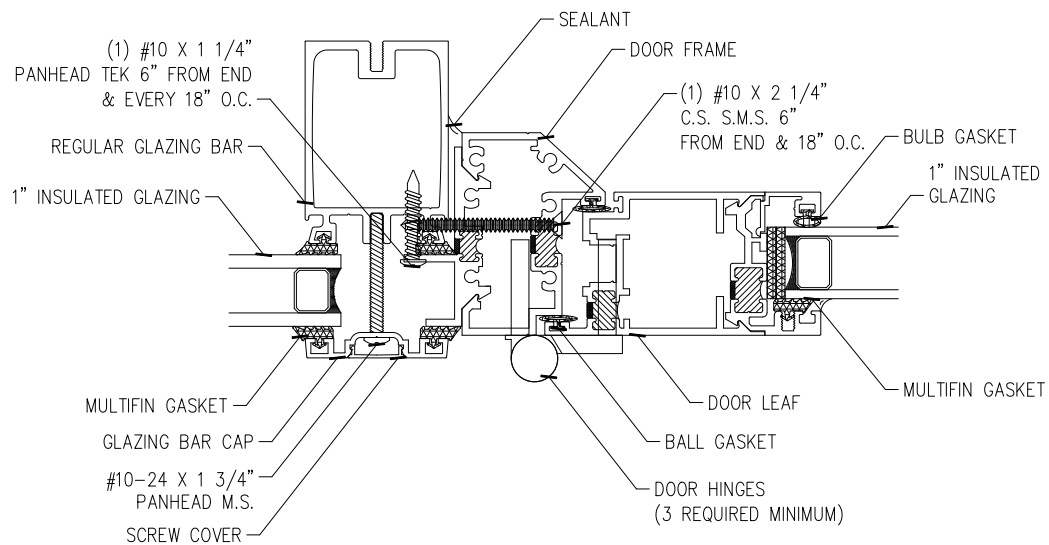

4 1/2" Aluminum System

Scale: 1/2" = 1"

○ WINDOW JAMB

○ DOOR JAMB (OUTSWING)