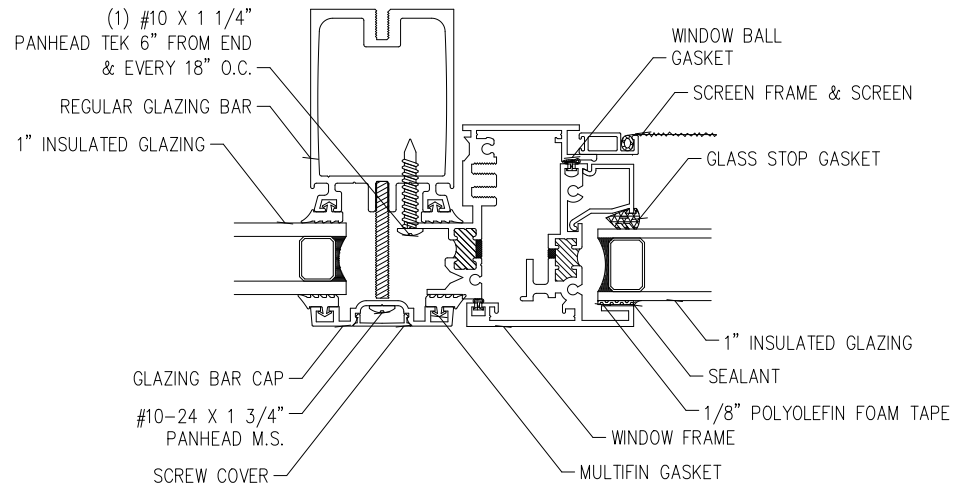

4 1/2" Aluminum System

Scale: 1/2" = 1"

○ WINDOW JAMB

○ DOOR JAMB (OUTSWING)