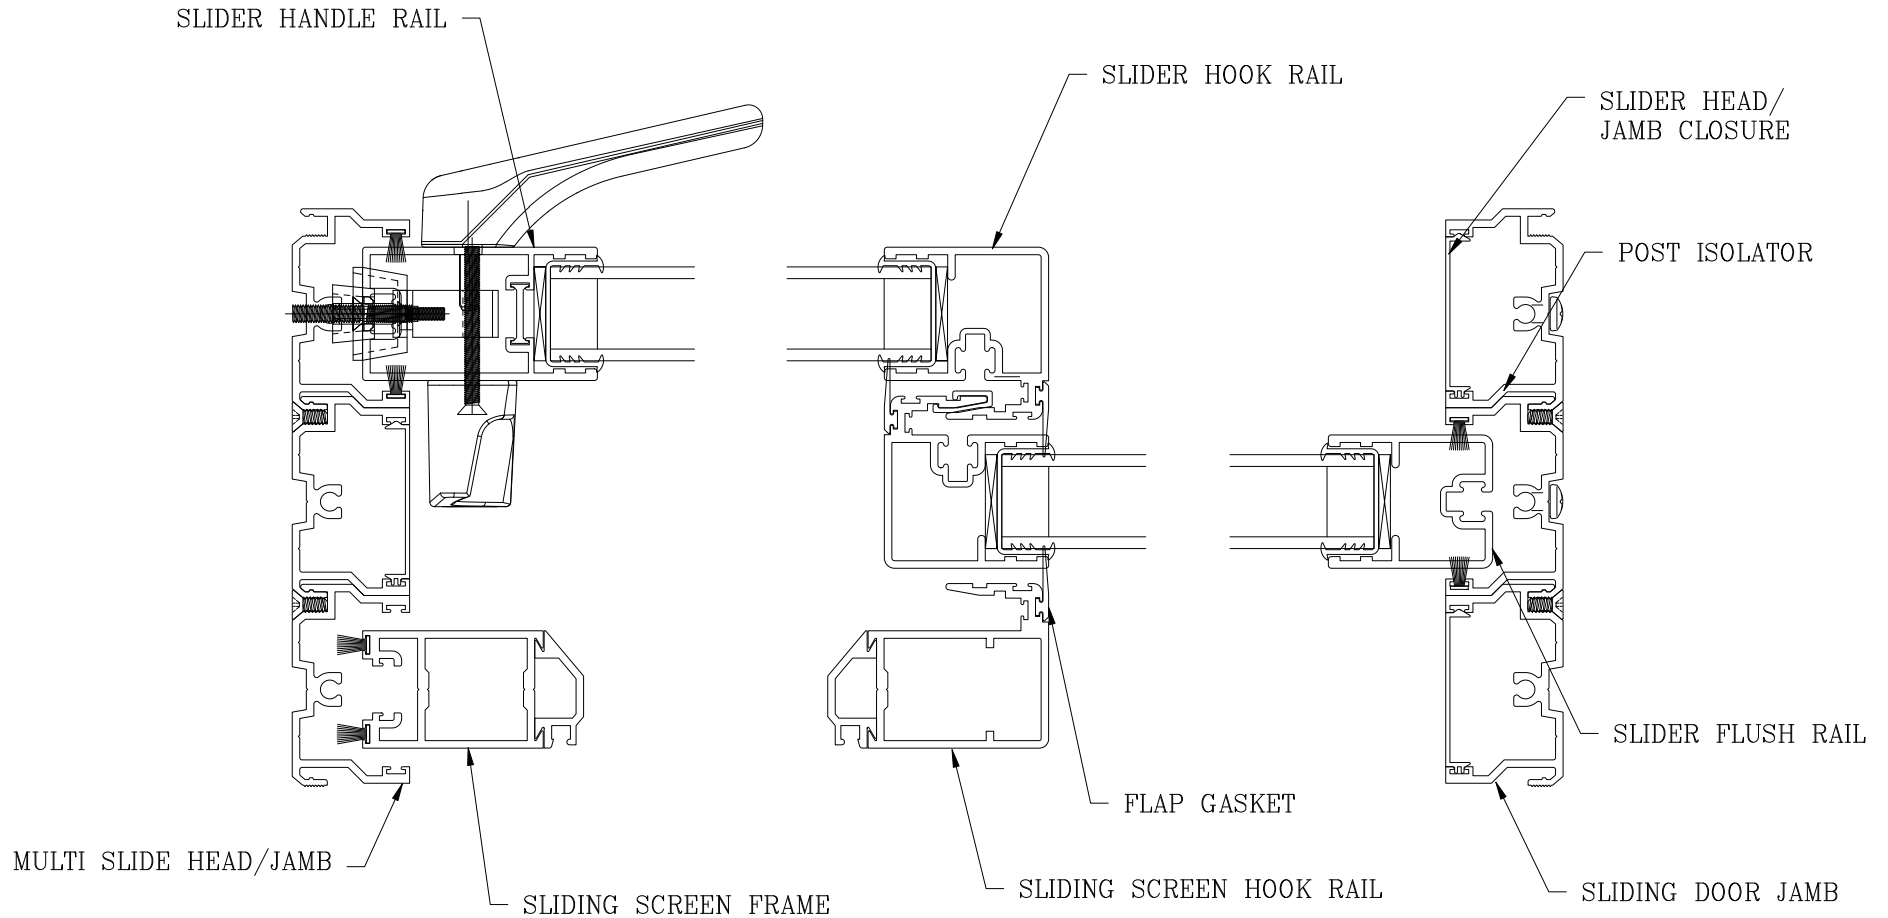

Multi Track Slider

Scale: 1/2" = 1"

○ JAMBS W/ INTERLOCK