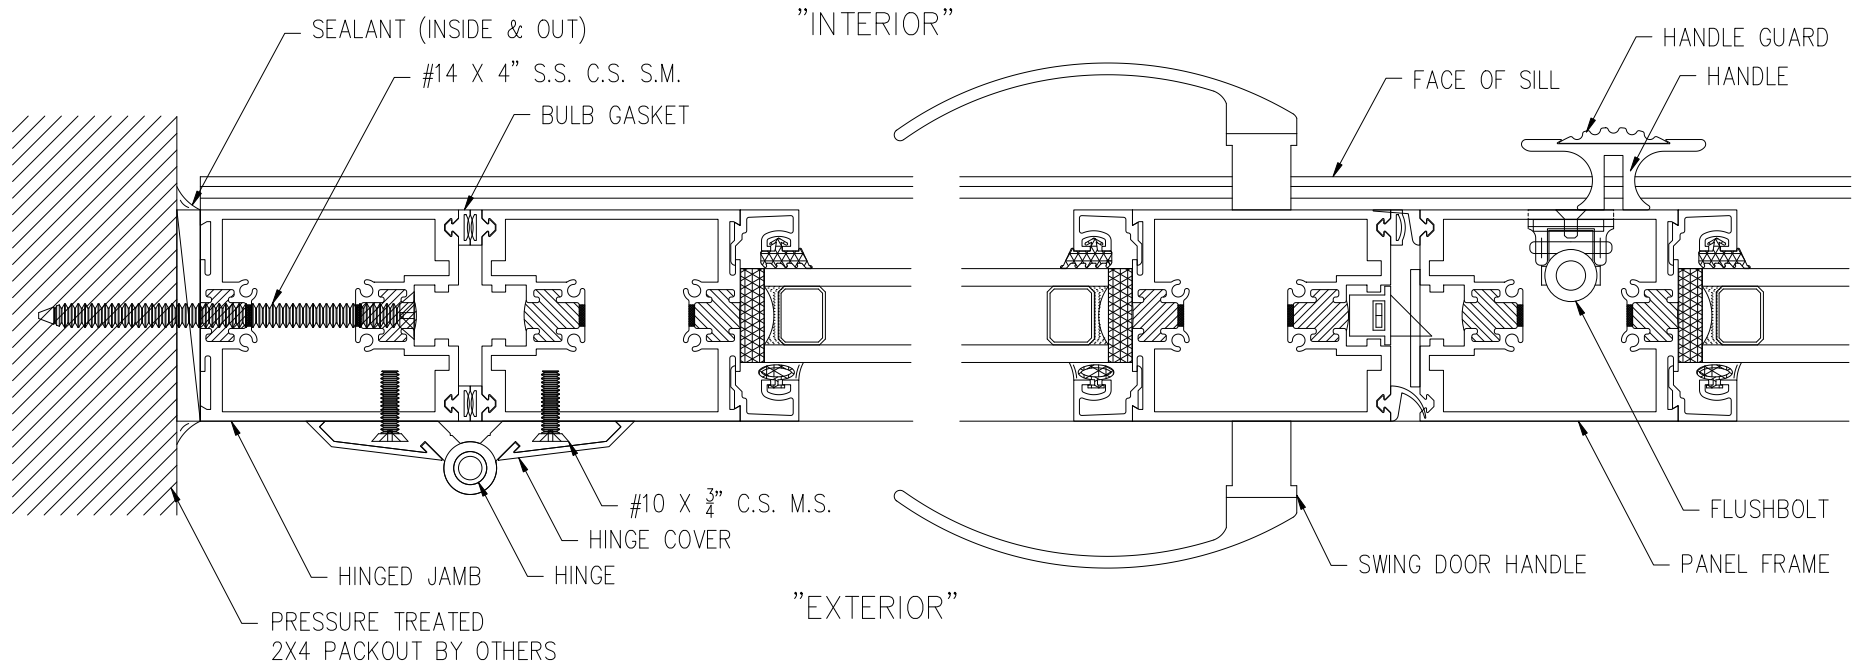

Folding Glass Wall

Scale: 1/2" = 1"

○ UNIT SECTION AT SWING DOOR