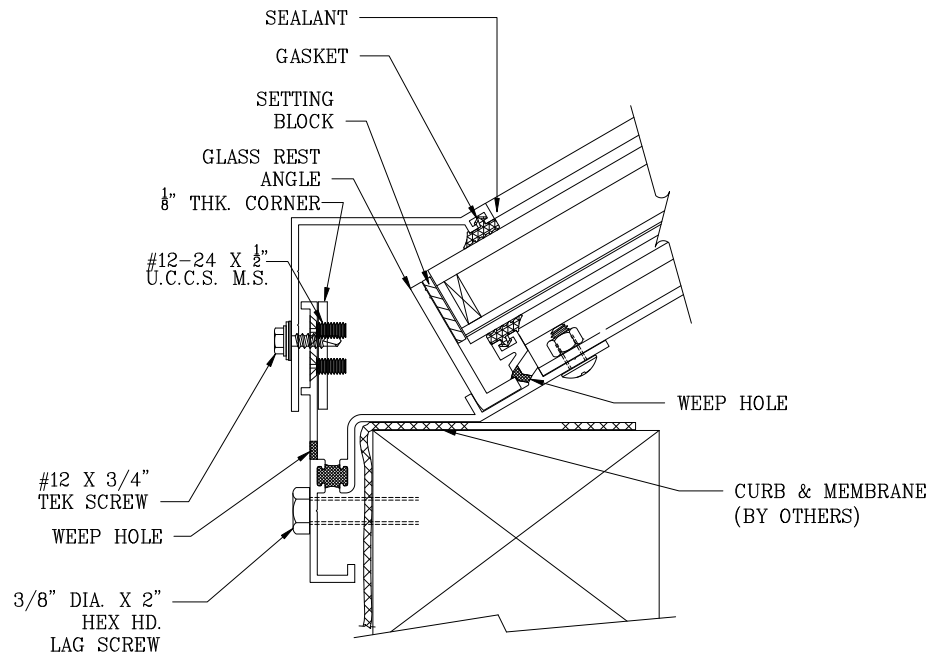

# Skylight Details

Scale: 1/2" = 1"

○ PREGLAZED - PREASSEMBLED  
CURB MOUNT SKYLIGHT SILL