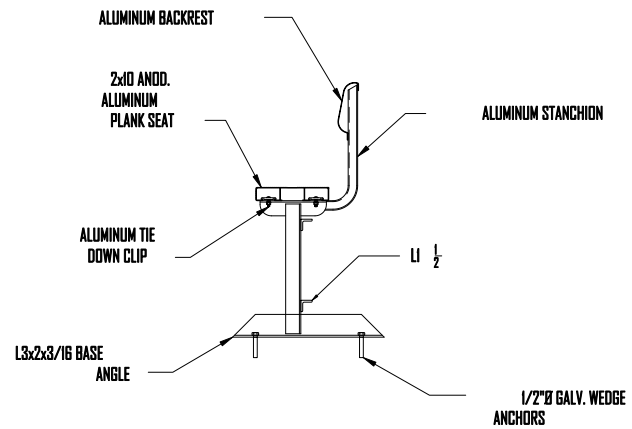

FRONT ELEVATION - TEAM BENCH  
SCALE: 3/4"=1'-0"

TYPICAL SECTION @ TEAM BENCH-12"SEAT  
SCALE: NTA

TYPICAL SECTION @ TEAM BENCH-10"SEAT  
SCALE: NTA

Revisions

| Rev | Date | By | Check | Description |
|-----|------|----|-------|-------------|
|     |      |    |       |             |
|     |      |    |       |             |
|     |      |    |       |             |
|     |      |    |       |             |