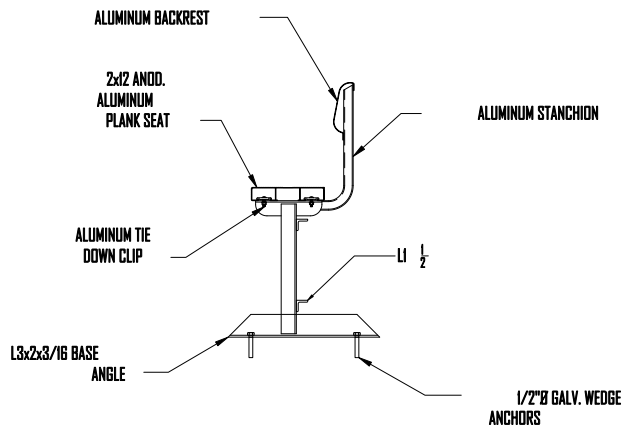

FRONT ELEVATION - TEAM BENCH  
SCALE: 3/4"=1'-0"

TYPICAL SECTION @ TEAM BENCH-12"SEAT  
SCALE: NTA

TYPICAL SECTION @ TEAM BENCH-10"SEAT  
SCALE: NTA

Revisions

| Rev | Date | By | Check | Description |
|-----|------|----|-------|-------------|
|     |      |    |       |             |
|     |      |    |       |             |
|     |      |    |       |             |
|     |      |    |       |             |