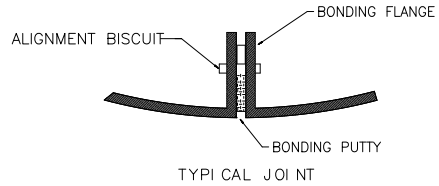

COLUMN	GREEK	S-12-08-GF
Height	UP TO 12'-8"	
Capital	36 1/4"	
Base	NA	
Throat	20 3/4"	
Shaft	26"	
Column is molded in halves		
Bonding flanges continuous		
Shipping weight approx. 100 lb.		

HEIGHT UP TO 12'-8"