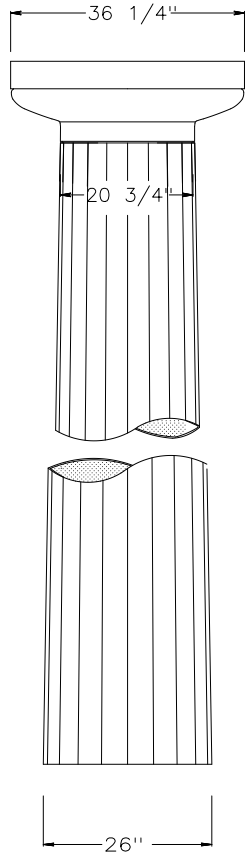

COLUMN	GREEK	S-12-08-GF
Height	UP TO 12'-8"	
Capital	36 1/4"	
Base	NA	
Throat	20 3/4"	
Shaft	26"	
Column is molded in halves		
Bonding flanges continuous		
Shipping weight approx. 100 lb.		

HEIGHT UP TO 12'-8"

12'-8"