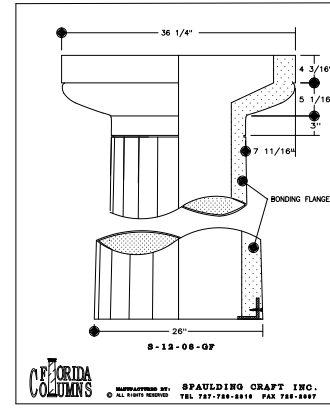

MODEL S-12-08-GF

FLORIDA
COLUMNS

MANUFACTURED BY:
© ALL RIGHTS RESERVED

SPAULDING CRAFT INC.
TEL 727-726-2316 FAX 725-2897

FLORIDA
COLUMNS
MANUFACTURED BY: SPAULDING CRAFT INC.
© ALL RIGHTS RESERVED TEL 727-726-2316 FAX 725-2897