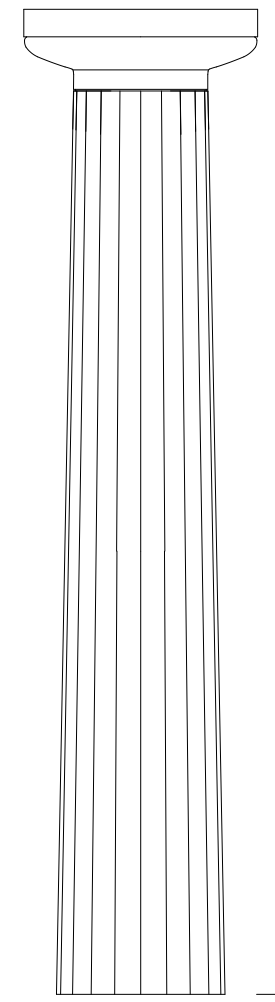

COLUMN	GREEK	S-12-08-GF
Height	UP TO 12'-8"	
Capital	36 1/4"	
Base	NA	
Throat	20 3/4"	
Shaft	26"	
Column is molded in halves		
Bonding flanges continuous		
Shipping weight approx. 100 lb.		

HEIGHT UP TO 12'-8"

MODEL S-12-08-GF

FLORIDA
COLUMNS

MANUFACTURED BY:
© ALL RIGHTS RESERVED

SPAULDING CRAFT INC.
TEL 727-726-2316 FAX 725-2897

FLORIDA
COLUMNS
MANUFACTURED BY: SPAULDING CRAFT INC.
© ALL RIGHTS RESERVED TEL 727-726-2316 FAX 725-2897

12'-8"