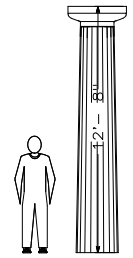

COLUMN	GREEK	S-12-08-GF
Height	UP TO 12'-8"	
Capital	36 1/4"	
Base	NA	
Throat	20 3/4"	
Shaft	26"	
Column is molded in halves		
Bonding flanges continuous		
Shipping weight approx. 100 lb.		

HEIGHT UP TO 12'-8"

12'-8"