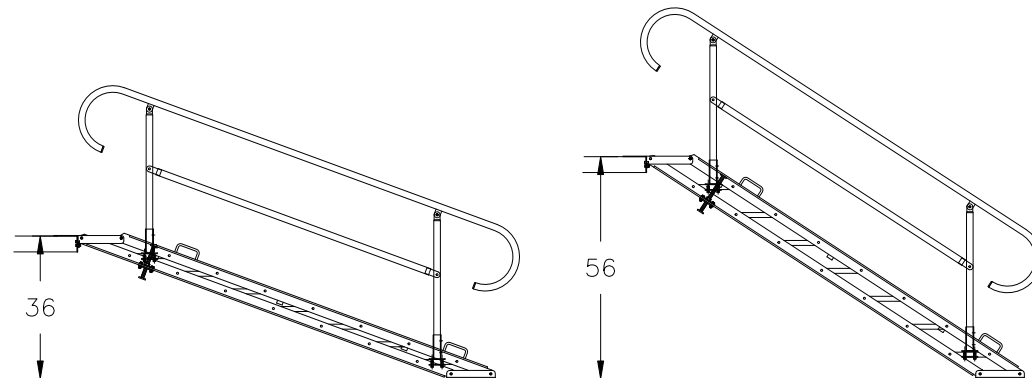

16"-24" ADJUSTABLE STAIR UNIT

36"-56" ADJUSTABLE STAIR UNIT

24"-36" ADJUSTABLE STAIR UNIT

48"-72" ADJUSTABLE STAIR UNIT

CORPORATE OFFICE
 7008 Northland Dr. Suite 150
 Brooklyn Park, Minnesota 55428
 PH: (763) 533-2094

MATERIAL

TITLE
ADJUSTABLE STAIR UNITS

THIS DRAWING IS THE PROPERTY OF STAGING CONCEPTS, INC AND IS FURNISHED ON A CONFIDENTIAL BASIS. NEITHER THE DRAWING NOR ITEMS THEREON ARE TO BE REPRODUCED OR USED IN ANY MANNER NOT AUTHORIZED BY STAGING CONCEPTS AND IS LOANED SUBJECT TO RETURN ON DEMAND

ITEM	DATE	DESCRIPTION OF CHANGE	AUTH.
DR. BY	DATE	PROJECT	
SCALE		PROJECT	
UNSPECIFIED TOLERANCES ARE TO BE		NUMBER	
LINEAR	ANGULAR		