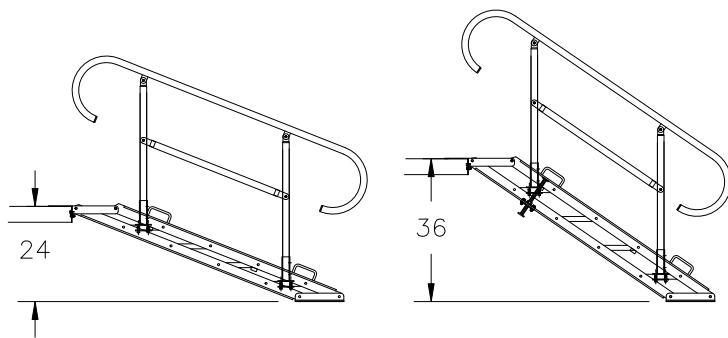

16"-24" ADJUSTABLE STAIR UNIT

36"-56" ADJUSTABLE STAIR UNIT

24"-36" ADJUSTABLE STAIR UNIT

48"-72" ADJUSTABLE STAIR UNIT

CORPORATE OFFICE
 7008 Northland Dr. Suite 150
 Brooklyn Park, Minnesota 55428
 PH: (763) 533-2094