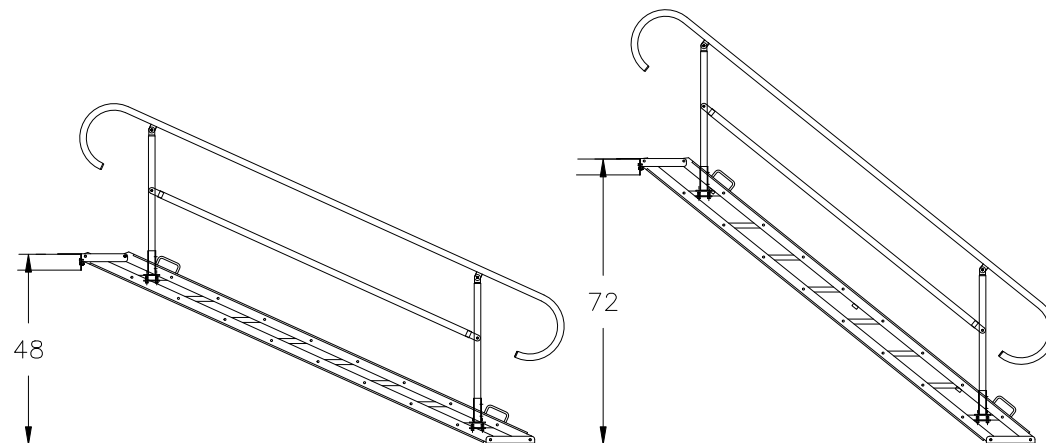

16"-24" ADJUSTABLE STAIR UNIT

36"-56" ADJUSTABLE STAIR UNIT

24"-36" ADJUSTABLE STAIR UNIT

48"-72" ADJUSTABLE STAIR UNIT

CORPORATE OFFICE
 7008 Northland Dr. Suite 150
 Brooklyn Park, Minnesota 55428
 PH: (763) 533-2094

MATERIAL

TITLE
ADJUSTABLE STAIR UNITS

THIS DRAWING IS THE PROPERTY OF STAGING CONCEPTS, INC AND IS FURNISHED ON A CONFIDENTIAL BASIS. NEITHER THE DRAWING NOR ITEMS THEREON ARE TO BE REPRODUCED OR USED IN ANY MANNER NOT AUTHORIZED BY STAGING CONCEPTS AND IS LOANED SUBJECT TO RETURN ON DEMAND

ITEM	DATE	DESCRIPTION OF CHANGE	AUTH.
DR. BY	DATE	PROJECT	
SCALE		PROJECT	
UNSPECIFIED TOLERANCES ARE TO BE		NUMBER	
LINEAR	ANGULAR		