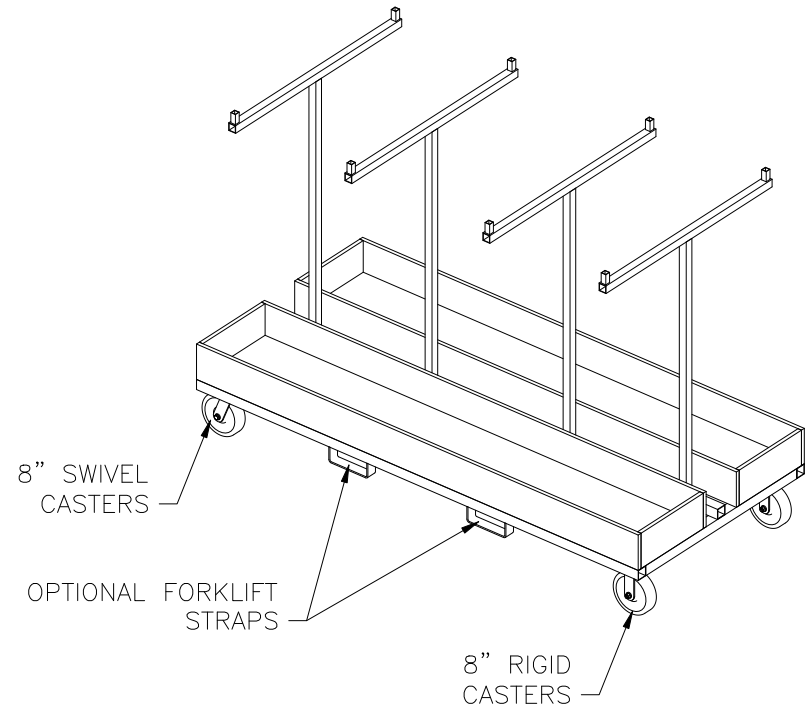

TOP VIEW

SIDE VIEW

END VIEW

CORPORATE OFFICE
 7008 Northland Dr. Suite 150
 Brooklyn Park, Minnesota 55428
 PH: (763) 533-2094

MATERIAL

TITLE
**GUARDRAIL
 STORAGE
 CART**

THIS DRAWING IS THE PROPERTY OF STAGING CONCEPTS, INC AND IS FURNISHED ON A CONFIDENTIAL BASIS. NEITHER THE DRAWING NOR ITEMS THERON ARE TO BE REPRODUCED OR USED IN ANY MANNER NOT AUTHORIZED BY STAGING CONCEPTS AND IS LOANED SUBJECT TO RETURN ON DEMAND