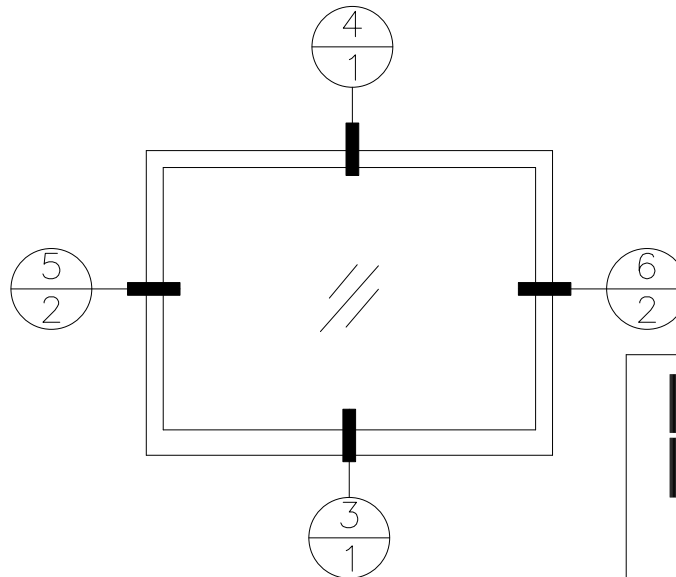

5
2

7
2

6
2

FRAME ABOVE
OPERATING WINDOW

PO Box 1577 St. Cloud, MN 56302
Ph:(320) 251-9311 Fax:(320) 255-1513

**960 MONOLITHIC SERIES
FIXED WINDOW**

SCALE: HALF

Sec: 3
Page: 2