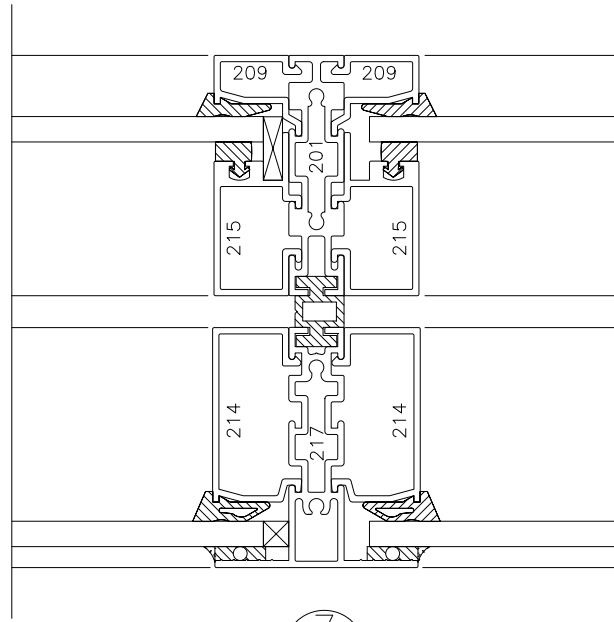

5
2

7
2

6
2

FRAME ABOVE
OPERATING WINDOW

PO Box 1577 St. Cloud, MN 56302
Ph:(320) 251-9311 Fax:(320) 255-1513

**960 MONOLITHIC SERIES
FIXED WINDOW**

SCALE: HALF

Sec: 3
Page: 2