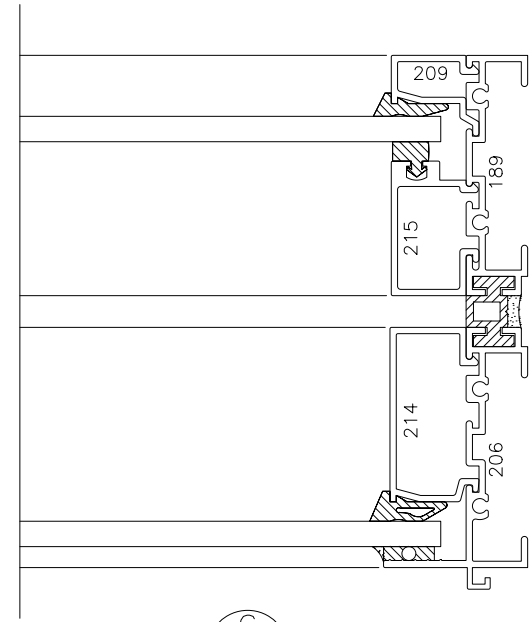

5
2

7
2

6
2

FRAME ABOVE
OPERATING WINDOW

PO Box 1577 St. Cloud, MN 56302
Ph:(320) 251-9311 Fax:(320) 255-1513

**960 MONOLITHIC SERIES
FIXED WINDOW**

SCALE: HALF

Sec: 3
Page: 2