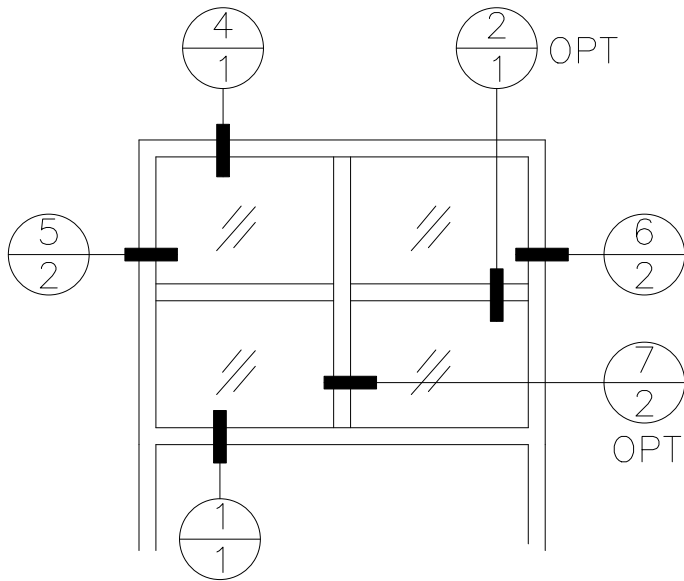

5
2

7
2

6
2

FRAME ABOVE
OPERATING WINDOW

PO Box 1577 St. Cloud, MN 56302
Ph:(320) 251-9311 Fax:(320) 255-1513

**960 MONOLITHIC SERIES
FIXED WINDOW**

SCALE: HALF

Sec: 3
Page: 2