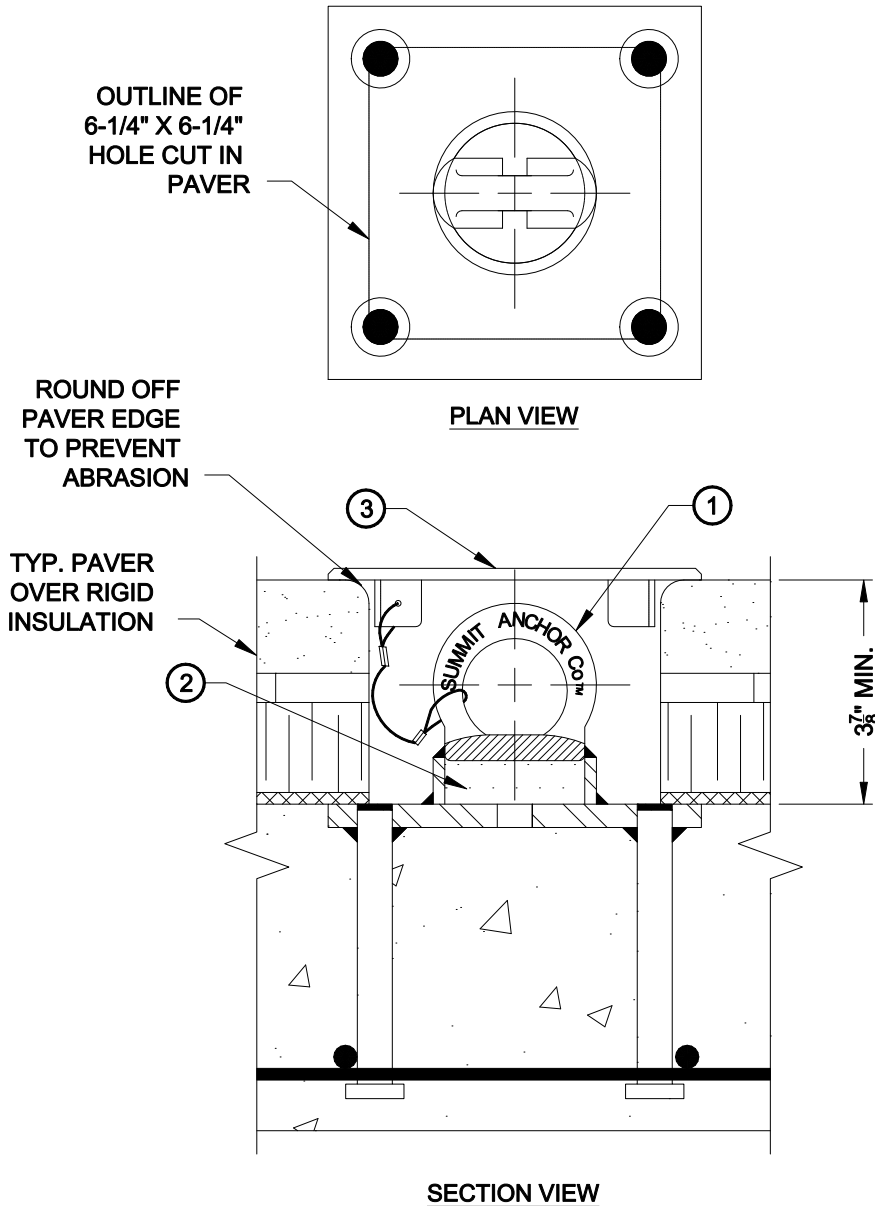

Recessed Balcony Anchor

Summit Models: SM-CAP-ANC

ROOF ANCHOR

- ① CHOOSE ROOF ANCHOR (SM-1, SM-4, OR SM-5) AND FASTENERS SUITABLE FOR APPLICATION. ENTIRE ANCHOR HOT-DIPPED GALVANIZED AFTER FABRICATION.

SM-FOM (RECOMMENDED OPTION)

- ② POLYURETHANE FOAM RESISTS TEMPERATURE LOSS AND CONDENSATION.

SM-CAP-ANC

- ③ 8" X 8" X 1/4" ALUMINUM COVER PLATE.