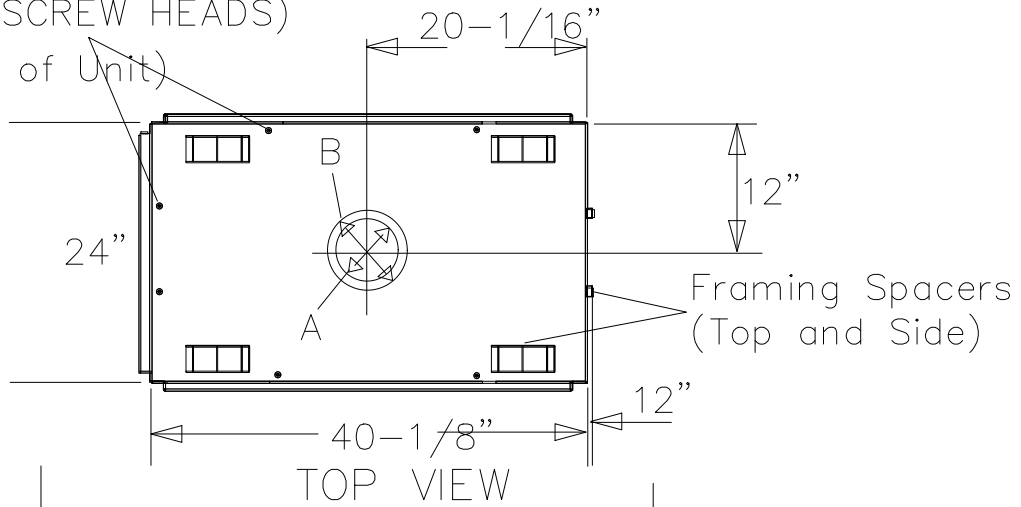

EBPF

FINISH WALL SPACERS
(6 SCREW HEADS)
(Top of Unit)

LEFT SIDE VIEW

FRONT VIEW

RIGHT SIDE VIEW

A-6 (152) Dia. Flue Outlet
B-6 (203) Dia. Flue Collar