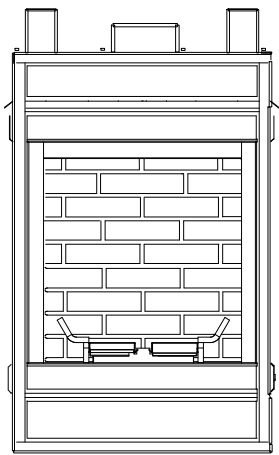

EBPF

FINISH WALL SPACERS
(6 SCREW HEADS)
(Top of Unit)

LEFT SIDE VIEW

FRONT VIEW

RIGHT SIDE VIEW

A-6 (152) Dia. Flue Outlet
B-6 (203) Dia. Flue Collar