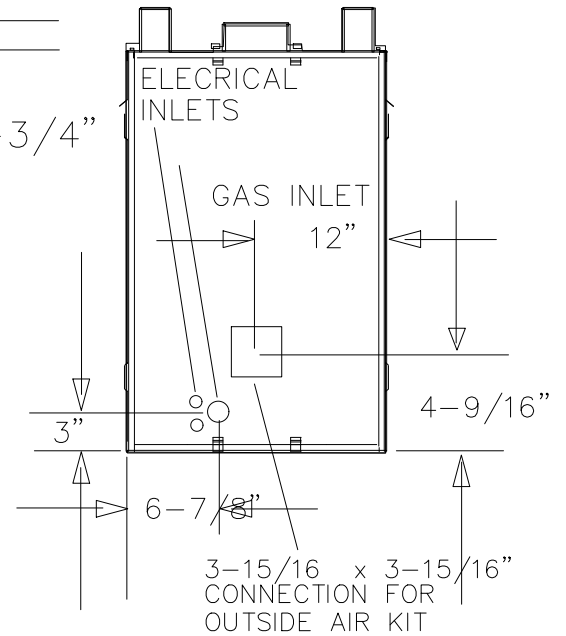

EBPF

FINISH WALL SPACERS
(6 SCREW HEADS)
(Top of Unit)

LEFT SIDE VIEW

FRONT VIEW

RIGHT SIDE VIEW

A-6 (152) Dia. Flue Outlet
B-6 (203) Dia. Flue Collar