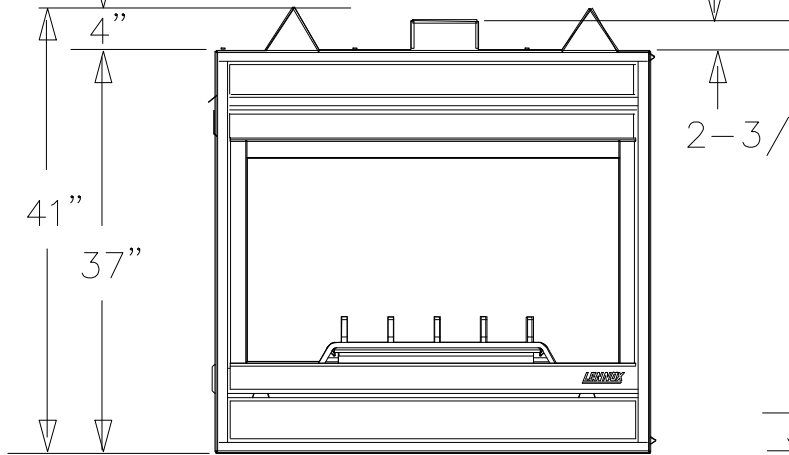

EBPF

FINISH WALL SPACERS
(6 SCREW HEADS)
(Top of Unit)

LEFT SIDE VIEW

FRONT VIEW

RIGHT SIDE VIEW

A-6 (152) Dia. Flue Outlet
B-6 (203) Dia. Flue Collar