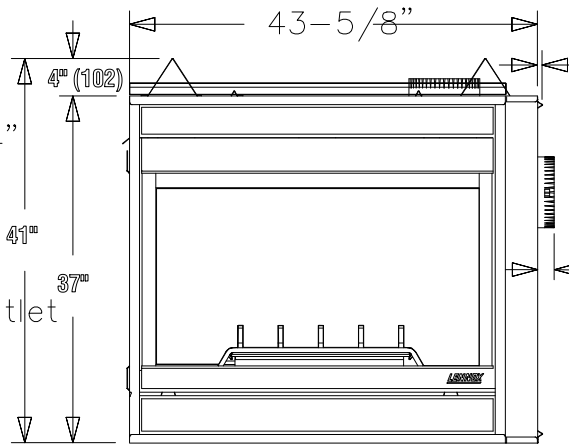

# EDCR

Finish Wall Bracket  
(Front, and exposed edge of unit top)

Detail of  
Finish Wall Bracket

Front View

Left Side View

Note: Drawings are not to scale  
Lennox Hearth Products