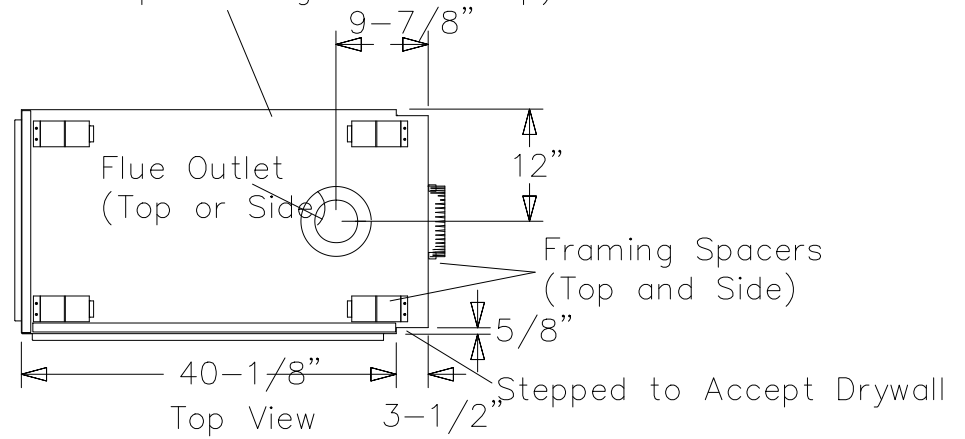

# EDCR

Finish Wall Bracket  
(Front, and exposed edge of unit top)

Detail of  
Finish Wall Bracket

Front View

Left Side View

Note: Drawings are not to scale  
Lennox Hearth Products